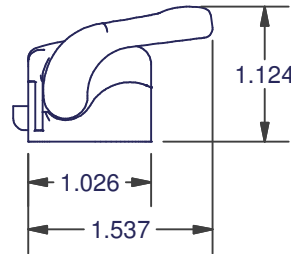

# AUTOLOCKS & KEEPERS

**4745**

THE LATCH WILL RETRACT WHEN CLOSING THE WINDOW WITHOUT DEPRESSING THE LEVER. THIS FEATURE WILL PREVENT THE LEVER FROM PINCHING YOUR FINGER.

MATERIAL: ZINC

AMESBURY ITEM #	REFERENCE ITEM #	COLOR
400253	4745-20MA	MA ALMOND
	4745-20SB	STANDARD BLACK
	4745-20SW	STANDARD WHITE

DIMENSIONS ARE FOR REFERENCE ONLY AND ARE IN INCHES UNLESS OTHERWISE NOTED.  
 CONTACT OUR ENGINEERING DEPARTMENT WITH SPECIFIC APPLICATION QUESTIONS OR REQUIREMENTS.  
 NOT ALL COMBINATIONS LISTED ARE CURRENTLY STOCKED, EXTRA LEAD TIME MAY BE REQUIRED.