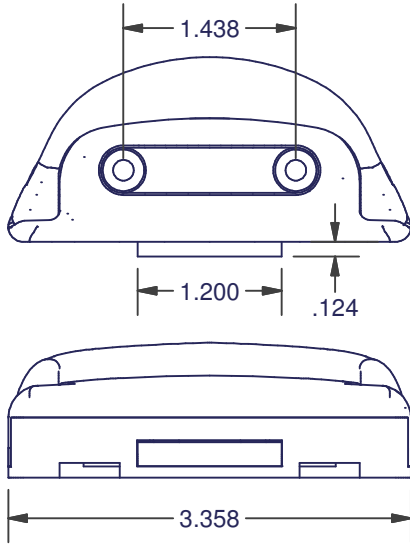

# AUTOLOCKS & KEEPERS

**4745**

THE LATCH WILL RETRACT WHEN CLOSING THE WINDOW WITHOUT DEPRESSING THE LEVER. THIS FEATURE WILL PREVENT THE LEVER FROM PINCHING YOUR FINGER.

MATERIAL: ZINC

AMESBURY ITEM #	REFERENCE ITEM #	COLOR
400253	4745-20MA	MA ALMOND
	4745-20SB	STANDARD BLACK
	4745-20SW	STANDARD WHITE

DIMENSIONS ARE FOR REFERENCE ONLY AND ARE IN INCHES UNLESS OTHERWISE NOTED.  
 CONTACT OUR ENGINEERING DEPARTMENT WITH SPECIFIC APPLICATION QUESTIONS OR REQUIREMENTS.  
 NOT ALL COMBINATIONS LISTED ARE CURRENTLY STOCKED, EXTRA LEAD TIME MAY BE REQUIRED.