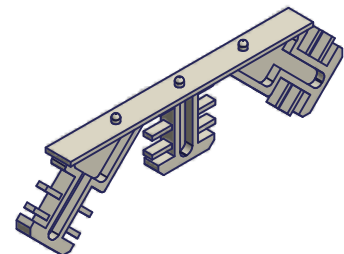

JOINER CROSS

114-8

MATERIAL: NYLON
COLOR: NATURAL

118-8

MATERIAL: NYLON
COLOR: NATURAL

**124
STARBURST**

MATERIAL: NYLON
COLOR: NATURAL

**124-A
STARBURST**

MATERIAL: NYLON
COLOR: NATURAL

DIMENSIONS ARE FOR REFERENCE ONLY AND ARE IN INCHES UNLESS OTHERWISE NOTED.
CONTACT OUR ENGINEERING DEPARTMENT WITH SPECIFIC APPLICATION QUESTIONS OR REQUIREMENTS.
NOT ALL COMBINATIONS LISTED ARE CURRENTLY STOCKED, EXTRA LEAD TIME MAY BE REQUIRED.