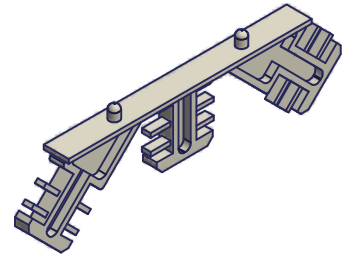

JOINER CROSS

114-8

MATERIAL: NYLON
COLOR: NATURAL

118-8

MATERIAL: NYLON
COLOR: NATURAL

**124
STARBURST**

MATERIAL: NYLON
COLOR: NATURAL

**124-A
STARBURST**

MATERIAL: NYLON
COLOR: NATURAL

DIMENSIONS ARE FOR REFERENCE ONLY AND ARE IN INCHES UNLESS OTHERWISE NOTED.
CONTACT OUR ENGINEERING DEPARTMENT WITH SPECIFIC APPLICATION QUESTIONS OR REQUIREMENTS.
NOT ALL COMBINATIONS LISTED ARE CURRENTLY STOCKED, EXTRA LEAD TIME MAY BE REQUIRED.