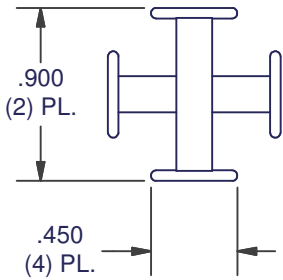

JOINER CROSS

114-8

MATERIAL: NYLON
COLOR: NATURAL

118-8

MATERIAL: NYLON
COLOR: NATURAL

**124
STARBURST**

MATERIAL: NYLON
COLOR: NATURAL

**124-A
STARBURST**

MATERIAL: NYLON
COLOR: NATURAL

DIMENSIONS ARE FOR REFERENCE ONLY AND ARE IN INCHES UNLESS OTHERWISE NOTED.
CONTACT OUR ENGINEERING DEPARTMENT WITH SPECIFIC APPLICATION QUESTIONS OR REQUIREMENTS.
NOT ALL COMBINATIONS LISTED ARE CURRENTLY STOCKED, EXTRA LEAD TIME MAY BE REQUIRED.