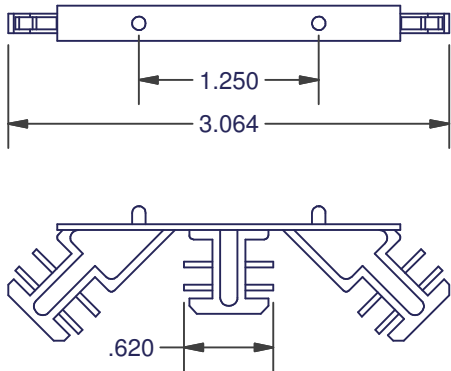

JOINER CROSS

114-8

MATERIAL: NYLON
COLOR: NATURAL

118-8

MATERIAL: NYLON
COLOR: NATURAL

**124
STARBURST**

MATERIAL: NYLON
COLOR: NATURAL

**124-A
STARBURST**

MATERIAL: NYLON
COLOR: NATURAL

DIMENSIONS ARE FOR REFERENCE ONLY AND ARE IN INCHES UNLESS OTHERWISE NOTED.
CONTACT OUR ENGINEERING DEPARTMENT WITH SPECIFIC APPLICATION QUESTIONS OR REQUIREMENTS.
NOT ALL COMBINATIONS LISTED ARE CURRENTLY STOCKED, EXTRA LEAD TIME MAY BE REQUIRED.