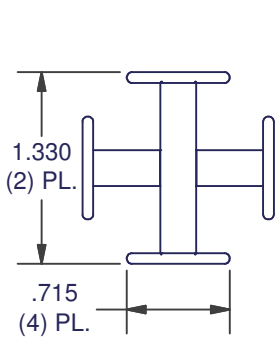

JOINER CROSS

114-8

MATERIAL: NYLON
COLOR: NATURAL

118-8

MATERIAL: NYLON
COLOR: NATURAL

**124
STARBURST**

MATERIAL: NYLON
COLOR: NATURAL

**124-A
STARBURST**

MATERIAL: NYLON
COLOR: NATURAL

DIMENSIONS ARE FOR REFERENCE ONLY AND ARE IN INCHES UNLESS OTHERWISE NOTED.
CONTACT OUR ENGINEERING DEPARTMENT WITH SPECIFIC APPLICATION QUESTIONS OR REQUIREMENTS.
NOT ALL COMBINATIONS LISTED ARE CURRENTLY STOCKED, EXTRA LEAD TIME MAY BE REQUIRED.