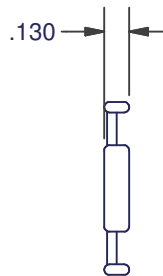

JOINER CROSS

114-8

MATERIAL: NYLON
COLOR: NATURAL

118-8

MATERIAL: NYLON
COLOR: NATURAL

**124
STARBURST**

MATERIAL: NYLON
COLOR: NATURAL

**124-A
STARBURST**

MATERIAL: NYLON
COLOR: NATURAL

DIMENSIONS ARE FOR REFERENCE ONLY AND ARE IN INCHES UNLESS OTHERWISE NOTED.
CONTACT OUR ENGINEERING DEPARTMENT WITH SPECIFIC APPLICATION QUESTIONS OR REQUIREMENTS.
NOT ALL COMBINATIONS LISTED ARE CURRENTLY STOCKED, EXTRA LEAD TIME MAY BE REQUIRED.