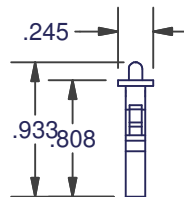

JOINER CROSS

114-8

MATERIAL: NYLON
COLOR: NATURAL

118-8

MATERIAL: NYLON
COLOR: NATURAL

**124
STARBURST**

MATERIAL: NYLON
COLOR: NATURAL

**124-A
STARBURST**

MATERIAL: NYLON
COLOR: NATURAL

DIMENSIONS ARE FOR REFERENCE ONLY AND ARE IN INCHES UNLESS OTHERWISE NOTED.
CONTACT OUR ENGINEERING DEPARTMENT WITH SPECIFIC APPLICATION QUESTIONS OR REQUIREMENTS.
NOT ALL COMBINATIONS LISTED ARE CURRENTLY STOCKED, EXTRA LEAD TIME MAY BE REQUIRED.