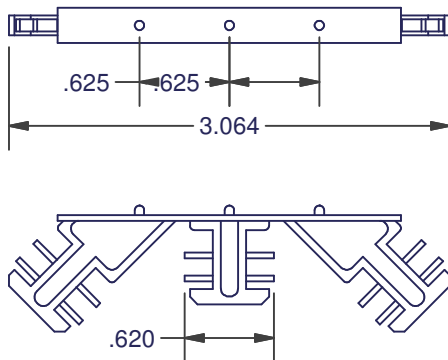

JOINER CROSS

114-8

MATERIAL: NYLON
COLOR: NATURAL

118-8

MATERIAL: NYLON
COLOR: NATURAL

**124
STARBURST**

MATERIAL: NYLON
COLOR: NATURAL

**124-A
STARBURST**

MATERIAL: NYLON
COLOR: NATURAL

DIMENSIONS ARE FOR REFERENCE ONLY AND ARE IN INCHES UNLESS OTHERWISE NOTED.
CONTACT OUR ENGINEERING DEPARTMENT WITH SPECIFIC APPLICATION QUESTIONS OR REQUIREMENTS.
NOT ALL COMBINATIONS LISTED ARE CURRENTLY STOCKED, EXTRA LEAD TIME MAY BE REQUIRED.