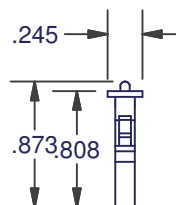

JOINER CROSS

114-8

MATERIAL: NYLON
COLOR: NATURAL

118-8

MATERIAL: NYLON
COLOR: NATURAL

**124
STARBURST**

MATERIAL: NYLON
COLOR: NATURAL

**124-A
STARBURST**

MATERIAL: NYLON
COLOR: NATURAL

DIMENSIONS ARE FOR REFERENCE ONLY AND ARE IN INCHES UNLESS OTHERWISE NOTED.
CONTACT OUR ENGINEERING DEPARTMENT WITH SPECIFIC APPLICATION QUESTIONS OR REQUIREMENTS.
NOT ALL COMBINATIONS LISTED ARE CURRENTLY STOCKED, EXTRA LEAD TIME MAY BE REQUIRED.