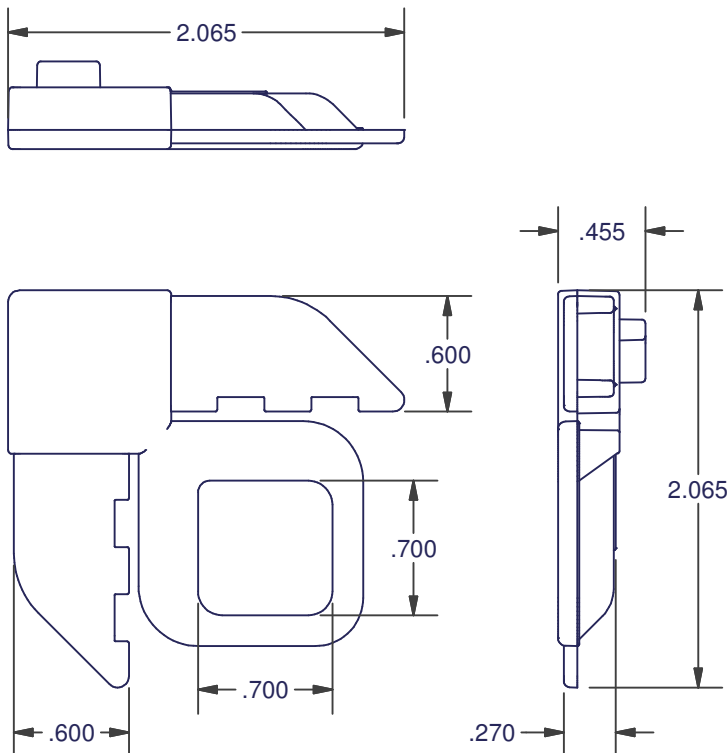

# SCREEN KEYS

**12857**

MATERIAL: POLYPROPYLENE

**12858**

MATERIAL: POLYPROPYLENE

DIMENSIONS ARE FOR REFERENCE ONLY AND ARE IN INCHES UNLESS OTHERWISE NOTED.  
 CONTACT OUR ENGINEERING DEPARTMENT WITH SPECIFIC APPLICATION QUESTIONS OR REQUIREMENTS.  
 NOT ALL COMBINATIONS LISTED ARE CURRENTLY STOCKED, EXTRA LEAD TIME MAY BE REQUIRED.