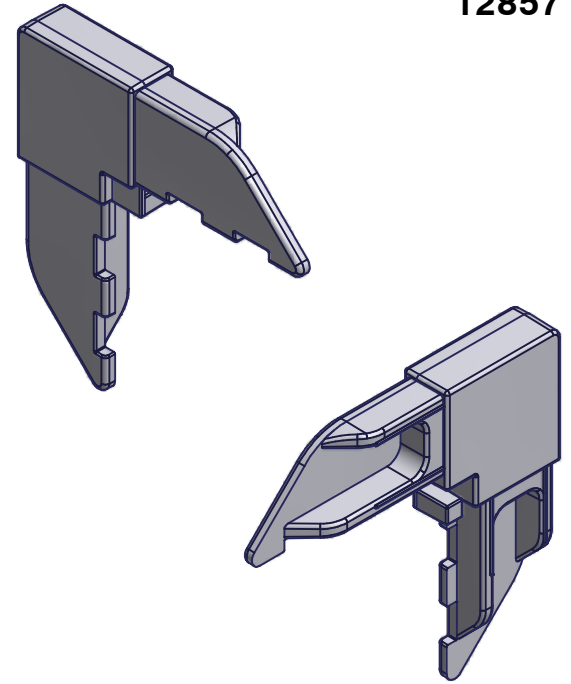

# SCREEN KEYS

**12857**

MATERIAL: POLYPROPYLENE

**12858**

MATERIAL: POLYPROPYLENE

DIMENSIONS ARE FOR REFERENCE ONLY AND ARE IN INCHES UNLESS OTHERWISE NOTED.  
 CONTACT OUR ENGINEERING DEPARTMENT WITH SPECIFIC APPLICATION QUESTIONS OR REQUIREMENTS.  
 NOT ALL COMBINATIONS LISTED ARE CURRENTLY STOCKED, EXTRA LEAD TIME MAY BE REQUIRED.