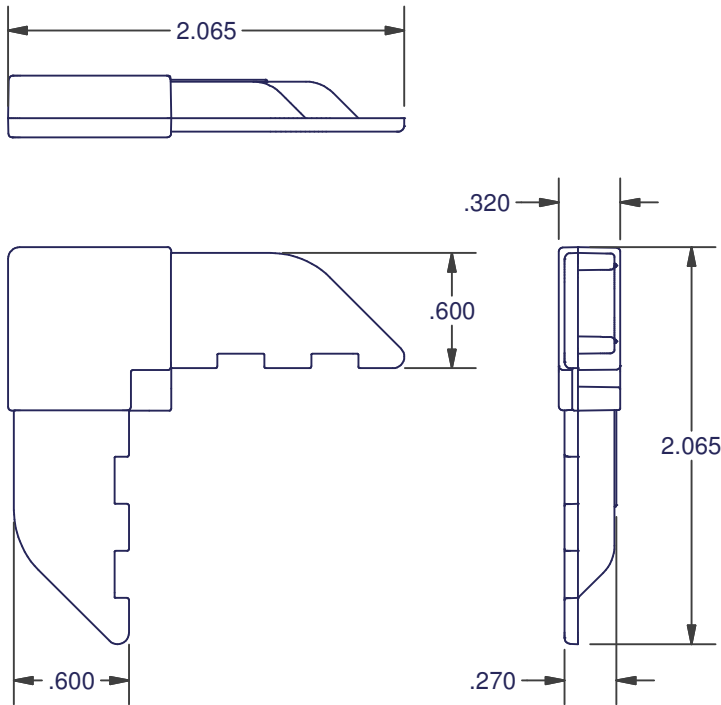

# SCREEN KEYS

**12857**

MATERIAL: POLYPROPYLENE

**12858**

MATERIAL: POLYPROPYLENE

DIMENSIONS ARE FOR REFERENCE ONLY AND ARE IN INCHES UNLESS OTHERWISE NOTED.  
 CONTACT OUR ENGINEERING DEPARTMENT WITH SPECIFIC APPLICATION QUESTIONS OR REQUIREMENTS.  
 NOT ALL COMBINATIONS LISTED ARE CURRENTLY STOCKED, EXTRA LEAD TIME MAY BE REQUIRED.