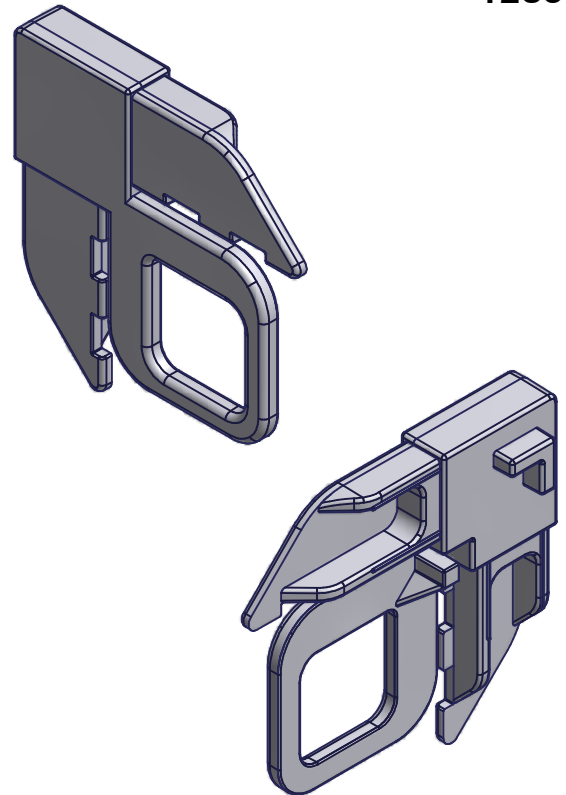

# SCREEN KEYS

**12857**

MATERIAL: POLYPROPYLENE

**12858**

MATERIAL: POLYPROPYLENE

DIMENSIONS ARE FOR REFERENCE ONLY AND ARE IN INCHES UNLESS OTHERWISE NOTED.  
 CONTACT OUR ENGINEERING DEPARTMENT WITH SPECIFIC APPLICATION QUESTIONS OR REQUIREMENTS.  
 NOT ALL COMBINATIONS LISTED ARE CURRENTLY STOCKED, EXTRA LEAD TIME MAY BE REQUIRED.