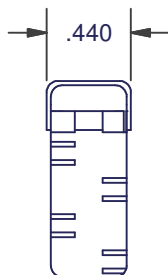

# JOINER KEYS

**134-8**

MATERIAL: NYLON

AMESBURY ITEM #	REFERENCE ITEM #	COLOR
255120	134-8	NATURAL

**136**

MATERIAL: NYLON

AMESBURY ITEM #	REFERENCE ITEM #	COLOR
255121	136	WHITE

**137-8**

MATERIAL: NYLON

AMESBURY ITEM #	REFERENCE ITEM #	COLOR
255122	137-8	NATURAL

DIMENSIONS ARE FOR REFERENCE ONLY AND ARE IN INCHES UNLESS OTHERWISE NOTED.  
 CONTACT OUR ENGINEERING DEPARTMENT WITH SPECIFIC APPLICATION QUESTIONS OR REQUIREMENTS.  
 NOT ALL COMBINATIONS LISTED ARE CURRENTLY STOCKED, EXTRA LEAD TIME MAY BE REQUIRED.