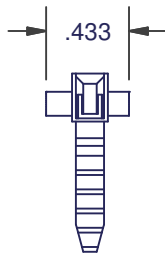

# JOINER KEYS

**134-8**

MATERIAL: NYLON

AMESBURY ITEM #	REFERENCE ITEM #	COLOR
255120	134-8	NATURAL

**136**

MATERIAL: NYLON

AMESBURY ITEM #	REFERENCE ITEM #	COLOR
255121	136	WHITE

**137-8**

MATERIAL: NYLON

AMESBURY ITEM #	REFERENCE ITEM #	COLOR
255122	137-8	NATURAL

DIMENSIONS ARE FOR REFERENCE ONLY AND ARE IN INCHES UNLESS OTHERWISE NOTED.  
 CONTACT OUR ENGINEERING DEPARTMENT WITH SPECIFIC APPLICATION QUESTIONS OR REQUIREMENTS.  
 NOT ALL COMBINATIONS LISTED ARE CURRENTLY STOCKED, EXTRA LEAD TIME MAY BE REQUIRED.