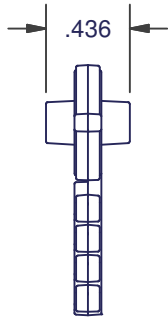

# JOINER KEYS

**134-8**

MATERIAL: NYLON

AMESBURY ITEM #	REFERENCE ITEM #	COLOR
255120	134-8	NATURAL

**136**

MATERIAL: NYLON

AMESBURY ITEM #	REFERENCE ITEM #	COLOR
255121	136	WHITE

**137-8**

MATERIAL: NYLON

AMESBURY ITEM #	REFERENCE ITEM #	COLOR
255122	137-8	NATURAL

DIMENSIONS ARE FOR REFERENCE ONLY AND ARE IN INCHES UNLESS OTHERWISE NOTED.  
 CONTACT OUR ENGINEERING DEPARTMENT WITH SPECIFIC APPLICATION QUESTIONS OR REQUIREMENTS.  
 NOT ALL COMBINATIONS LISTED ARE CURRENTLY STOCKED, EXTRA LEAD TIME MAY BE REQUIRED.