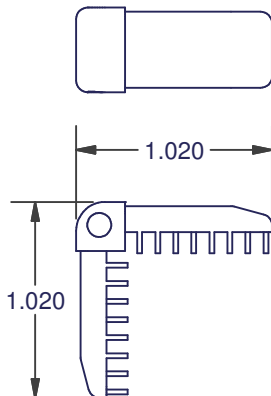

# JOINER KEYS

**134-8**

MATERIAL: NYLON

AMESBURY ITEM #	REFERENCE ITEM #	COLOR
255120	134-8	NATURAL

**136**

MATERIAL: NYLON

AMESBURY ITEM #	REFERENCE ITEM #	COLOR
255121	136	WHITE

**137-8**

MATERIAL: NYLON

AMESBURY ITEM #	REFERENCE ITEM #	COLOR
255122	137-8	NATURAL

DIMENSIONS ARE FOR REFERENCE ONLY AND ARE IN INCHES UNLESS OTHERWISE NOTED.  
 CONTACT OUR ENGINEERING DEPARTMENT WITH SPECIFIC APPLICATION QUESTIONS OR REQUIREMENTS.  
 NOT ALL COMBINATIONS LISTED ARE CURRENTLY STOCKED, EXTRA LEAD TIME MAY BE REQUIRED.