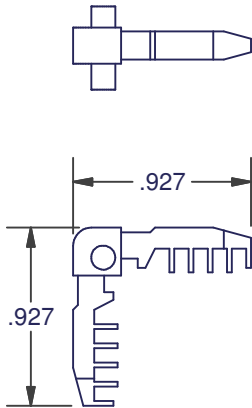

# JOINER KEYS

**134-8**

MATERIAL: NYLON

AMESBURY ITEM #	REFERENCE ITEM #	COLOR
255120	134-8	NATURAL

**136**

MATERIAL: NYLON

AMESBURY ITEM #	REFERENCE ITEM #	COLOR
255121	136	WHITE

**137-8**

MATERIAL: NYLON

AMESBURY ITEM #	REFERENCE ITEM #	COLOR
255122	137-8	NATURAL

DIMENSIONS ARE FOR REFERENCE ONLY AND ARE IN INCHES UNLESS OTHERWISE NOTED.  
 CONTACT OUR ENGINEERING DEPARTMENT WITH SPECIFIC APPLICATION QUESTIONS OR REQUIREMENTS.  
 NOT ALL COMBINATIONS LISTED ARE CURRENTLY STOCKED, EXTRA LEAD TIME MAY BE REQUIRED.