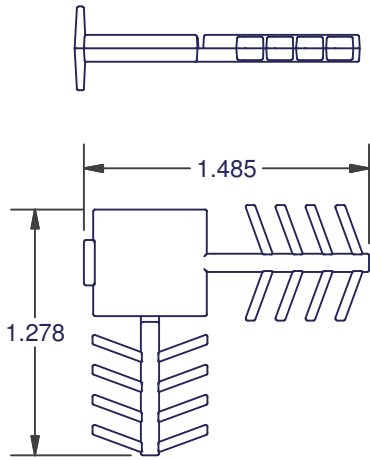

# JOINER KEYS

**134-8**

MATERIAL: NYLON

AMESBURY ITEM #	REFERENCE ITEM #	COLOR
255120	134-8	NATURAL

**136**

MATERIAL: NYLON

AMESBURY ITEM #	REFERENCE ITEM #	COLOR
255121	136	WHITE

**137-8**

MATERIAL: NYLON

AMESBURY ITEM #	REFERENCE ITEM #	COLOR
255122	137-8	NATURAL

DIMENSIONS ARE FOR REFERENCE ONLY AND ARE IN INCHES UNLESS OTHERWISE NOTED.  
 CONTACT OUR ENGINEERING DEPARTMENT WITH SPECIFIC APPLICATION QUESTIONS OR REQUIREMENTS.  
 NOT ALL COMBINATIONS LISTED ARE CURRENTLY STOCKED, EXTRA LEAD TIME MAY BE REQUIRED.