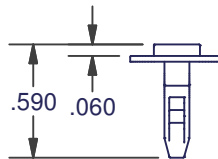

MUNTIN KEEPERS

144 - NR

MATERIAL: NYLON

ITEM	COLOR
144-2-NR	BLACK
144-8-NR	NATURAL

144 - R

MATERIAL: NYLON

ITEM	COLOR
144-2-R	BLACK
144-8-R	NATURAL

DIMENSIONS ARE FOR REFERENCE ONLY AND ARE IN INCHES UNLESS OTHERWISE NOTED.
 CONTACT OUR ENGINEERING DEPARTMENT WITH SPECIFIC APPLICATION QUESTIONS OR REQUIREMENTS.
 NOT ALL COMBINATIONS LISTED ARE CURRENTLY STOCKED, EXTRA LEAD TIME MAY BE REQUIRED.