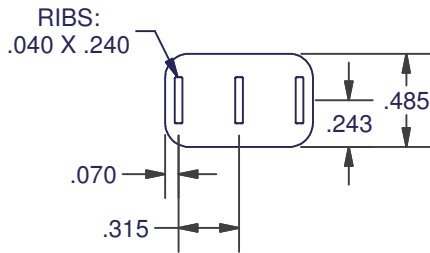

MUNTIN KEEPERS

144 - NR

MATERIAL: NYLON

ITEM	COLOR
144-2-NR	BLACK
144-8-NR	NATURAL

144 - R

MATERIAL: NYLON

ITEM	COLOR
144-2-R	BLACK
144-8-R	NATURAL

DIMENSIONS ARE FOR REFERENCE ONLY AND ARE IN INCHES UNLESS OTHERWISE NOTED.
 CONTACT OUR ENGINEERING DEPARTMENT WITH SPECIFIC APPLICATION QUESTIONS OR REQUIREMENTS.
 NOT ALL COMBINATIONS LISTED ARE CURRENTLY STOCKED, EXTRA LEAD TIME MAY BE REQUIRED.