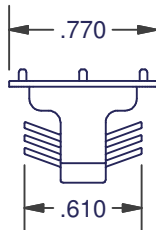

MUNTIN KEEPERS

144 - NR

MATERIAL: NYLON

ITEM	COLOR
144-2-NR	BLACK
144-8-NR	NATURAL

144 - R

MATERIAL: NYLON

ITEM	COLOR
144-2-R	BLACK
144-8-R	NATURAL

DIMENSIONS ARE FOR REFERENCE ONLY AND ARE IN INCHES UNLESS OTHERWISE NOTED.
 CONTACT OUR ENGINEERING DEPARTMENT WITH SPECIFIC APPLICATION QUESTIONS OR REQUIREMENTS.
 NOT ALL COMBINATIONS LISTED ARE CURRENTLY STOCKED, EXTRA LEAD TIME MAY BE REQUIRED.