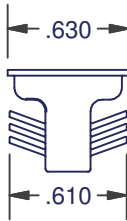

MUNTIN KEEPERS

144 - NR

MATERIAL: NYLON

ITEM	COLOR
144-2-NR	BLACK
144-8-NR	NATURAL

144 - R

MATERIAL: NYLON

ITEM	COLOR
144-2-R	BLACK
144-8-R	NATURAL

DIMENSIONS ARE FOR REFERENCE ONLY AND ARE IN INCHES UNLESS OTHERWISE NOTED.
 CONTACT OUR ENGINEERING DEPARTMENT WITH SPECIFIC APPLICATION QUESTIONS OR REQUIREMENTS.
 NOT ALL COMBINATIONS LISTED ARE CURRENTLY STOCKED, EXTRA LEAD TIME MAY BE REQUIRED.