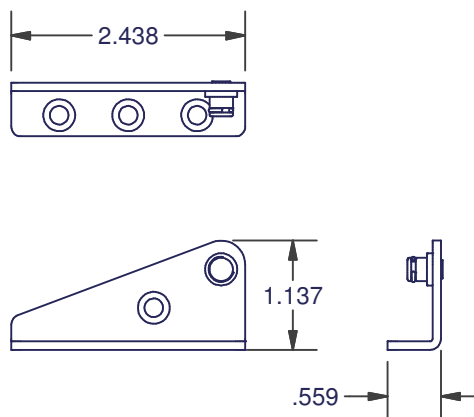

ACCESSORIES

SASH BRACKET

09-000-1-01-000 LEFT HAND SHOWN
09-000-2-01-000 RIGHT MIRROR IMAGE

SASH BRACKET

09-008-1-01-000 LEFT HAND SHOWN
09-008-2-01-000 RIGHT MIRROR IMAGE

SASH BRACKET 21 MM

09-014-1-01-000 LEFT HAND SHOWN
09-014-2-01-000 RIGHT MIRROR IMAGE

DIMENSIONS ARE FOR REFERENCE ONLY AND ARE IN INCHES UNLESS OTHERWISE NOTED.
CONTACT OUR ENGINEERING DEPARTMENT WITH SPECIFIC APPLICATION QUESTIONS OR REQUIREMENTS.
NOT ALL COMBINATIONS LISTED ARE CURRENTLY STOCKED, EXTRA LEAD TIME MAY BE REQUIRED.