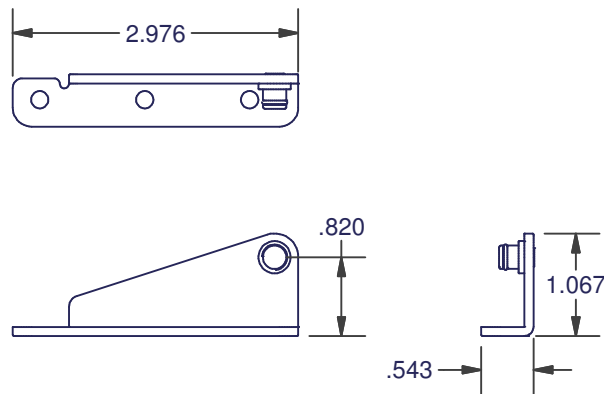

ACCESSORIES

SASH BRACKET

09-000-1-01-000 LEFT HAND SHOWN
09-000-2-01-000 RIGHT MIRROR IMAGE

SASH BRACKET

09-008-1-01-000 LEFT HAND SHOWN
09-008-2-01-000 RIGHT MIRROR IMAGE

SASH BRACKET 21 MM

09-014-1-01-000 LEFT HAND SHOWN
09-014-2-01-000 RIGHT MIRROR IMAGE

DIMENSIONS ARE FOR REFERENCE ONLY AND ARE IN INCHES UNLESS OTHERWISE NOTED.
CONTACT OUR ENGINEERING DEPARTMENT WITH SPECIFIC APPLICATION QUESTIONS OR REQUIREMENTS.
NOT ALL COMBINATIONS LISTED ARE CURRENTLY STOCKED, EXTRA LEAD TIME MAY BE REQUIRED.