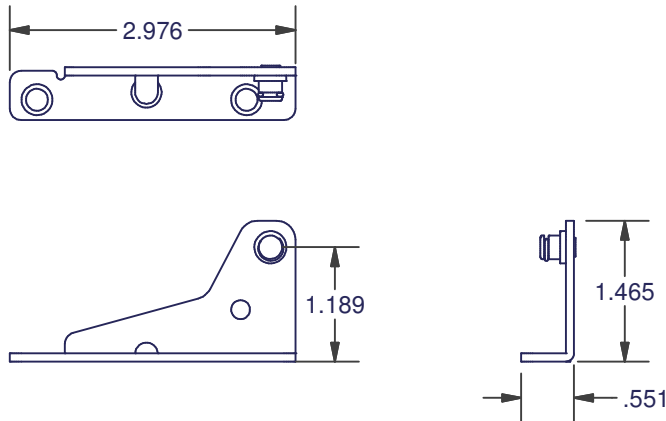

ACCESSORIES

SASH BRACKET

09-000-1-01-000 LEFT HAND SHOWN
09-000-2-01-000 RIGHT MIRROR IMAGE

SASH BRACKET

09-008-1-01-000 LEFT HAND SHOWN
09-008-2-01-000 RIGHT MIRROR IMAGE

SASH BRACKET 21 MM

09-014-1-01-000 LEFT HAND SHOWN
09-014-2-01-000 RIGHT MIRROR IMAGE

DIMENSIONS ARE FOR REFERENCE ONLY AND ARE IN INCHES UNLESS OTHERWISE NOTED.
CONTACT OUR ENGINEERING DEPARTMENT WITH SPECIFIC APPLICATION QUESTIONS OR REQUIREMENTS.
NOT ALL COMBINATIONS LISTED ARE CURRENTLY STOCKED, EXTRA LEAD TIME MAY BE REQUIRED.