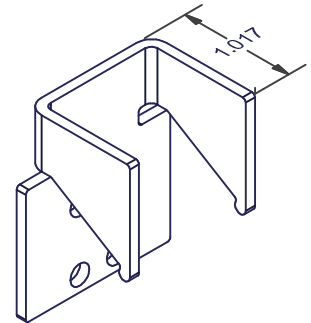

SUPER BOOST ACCESSORIES

220 SERIES ACCESSORIES

40086/1
K UNIVERSAL TILT FOOT

40304
STANDARD FOOT

40300K
BRACKET FOOT

15600
GUIDE

43500
GUIDE

43700
SASH CLIP

43800
SASH CAP

51700
SASH CLIP

DIMENSIONS ARE FOR REFERENCE ONLY AND ARE IN INCHES UNLESS OTHERWISE NOTED.
CONTACT OUR ENGINEERING DEPARTMENT WITH SPECIFIC APPLICATION QUESTIONS OR REQUIREMENTS.
NOT ALL COMBINATIONS LISTED ARE CURRENTLY STOCKED, EXTRA LEAD TIME MAY BE REQUIRED.