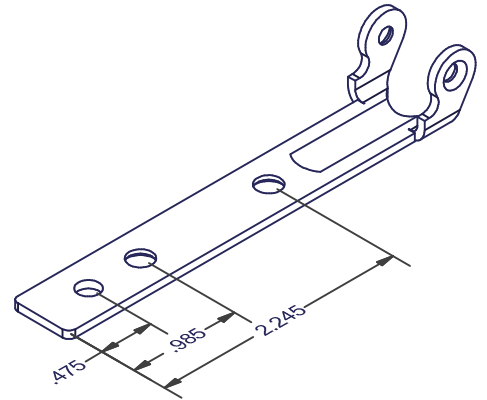

SUPER BOOST ACCESSORIES

220 SERIES ACCESSORIES

40086/1
K UNIVERSAL TILT FOOT

40304
STANDARD FOOT

40300K
BRACKET FOOT

15600
GUIDE

43500
GUIDE

43700
SASH CLIP

43800
SASH CAP

51700
SASH CLIP

DIMENSIONS ARE FOR REFERENCE ONLY AND ARE IN INCHES UNLESS OTHERWISE NOTED.
CONTACT OUR ENGINEERING DEPARTMENT WITH SPECIFIC APPLICATION QUESTIONS OR REQUIREMENTS.
NOT ALL COMBINATIONS LISTED ARE CURRENTLY STOCKED, EXTRA LEAD TIME MAY BE REQUIRED.