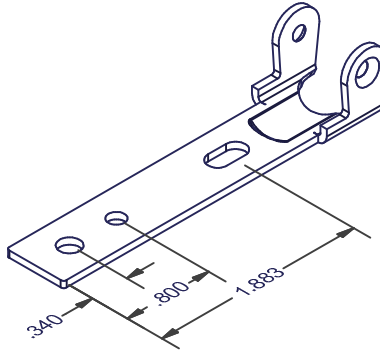

SUPER BOOST ACCESSORIES

220 SERIES ACCESSORIES

40086/1
K UNIVERSAL TILT FOOT

40304
STANDARD FOOT

40300K
BRACKET FOOT

15600
GUIDE

43500
GUIDE

43700
SASH CLIP

43800
SASH CAP

51700
SASH CLIP

DIMENSIONS ARE FOR REFERENCE ONLY AND ARE IN INCHES UNLESS OTHERWISE NOTED.
CONTACT OUR ENGINEERING DEPARTMENT WITH SPECIFIC APPLICATION QUESTIONS OR REQUIREMENTS.
NOT ALL COMBINATIONS LISTED ARE CURRENTLY STOCKED, EXTRA LEAD TIME MAY BE REQUIRED.