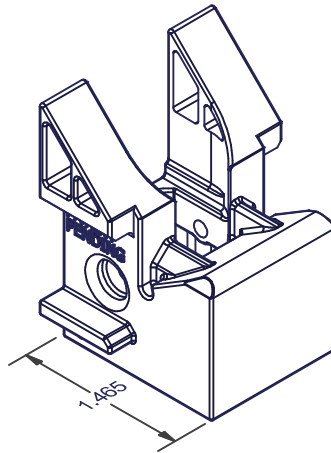

SUPER BOOST ACCESSORIES

220 SERIES ACCESSORIES

40086/1
K UNIVERSAL TILT FOOT

40304
STANDARD FOOT

40300K
BRACKET FOOT

15600
GUIDE

43500
GUIDE

43700
SASH CLIP

43800
SASH CAP

51700
SASH CLIP

DIMENSIONS ARE FOR REFERENCE ONLY AND ARE IN INCHES UNLESS OTHERWISE NOTED.
CONTACT OUR ENGINEERING DEPARTMENT WITH SPECIFIC APPLICATION QUESTIONS OR REQUIREMENTS.
NOT ALL COMBINATIONS LISTED ARE CURRENTLY STOCKED, EXTRA LEAD TIME MAY BE REQUIRED.