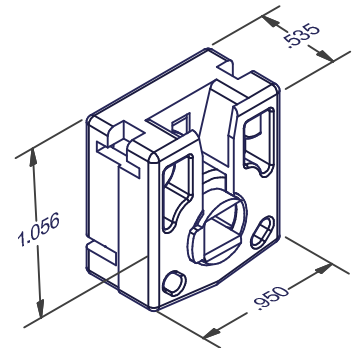

CONSTANT FORCE

981 SERIES - TITAN

602045
TITAN DUAL SUPPORT

602055
TITAN TRIPLE SUPPORT

602065
TITAN QUAD SUPPORT

TITAN COIL

602035
TITAN BUMPER

602025

MAX TRAVEL OF COILS 33"

APPROXIMATE SPRING POUNDAGE
3.5lb & 4.5lb

DIMENSIONS ARE FOR REFERENCE ONLY AND ARE IN INCHES UNLESS OTHERWISE NOTED.
CONTACT OUR ENGINEERING DEPARTMENT WITH SPECIFIC APPLICATION QUESTIONS OR REQUIREMENTS.
NOT ALL COMBINATIONS LISTED ARE CURRENTLY STOCKED, EXTRA LEAD TIME MAY BE REQUIRED.