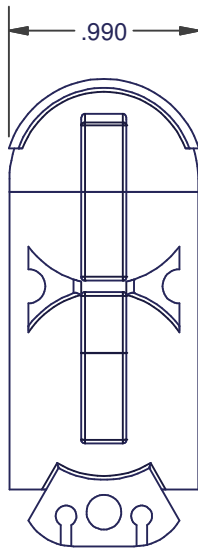

CONSTANT FORCE

981 SERIES - TITAN

602045
TITAN DUAL SUPPORT

602055
TITAN TRIPLE SUPPORT

602065
TITAN QUAD SUPPORT

TITAN COIL

602035
TITAN BUMPER

602025

MAX TRAVEL OF COILS 33"

APPROXIMATE SPRING POUNDAGE
3.5lb & 4.5lb

DIMENSIONS ARE FOR REFERENCE ONLY AND ARE IN INCHES UNLESS OTHERWISE NOTED.
CONTACT OUR ENGINEERING DEPARTMENT WITH SPECIFIC APPLICATION QUESTIONS OR REQUIREMENTS.
NOT ALL COMBINATIONS LISTED ARE CURRENTLY STOCKED, EXTRA LEAD TIME MAY BE REQUIRED.