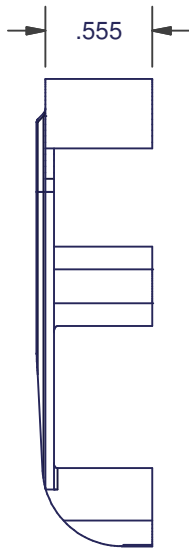

CONSTANT FORCE

981 SERIES - TITAN

602045
TITAN DUAL SUPPORT

602055
TITAN TRIPLE SUPPORT

602065
TITAN QUAD SUPPORT

TITAN COIL

602035
TITAN BUMPER

602025

MAX TRAVEL OF COILS 33"

APPROXIMATE SPRING POUNDAGE
3.5lb & 4.5lb

DIMENSIONS ARE FOR REFERENCE ONLY AND ARE IN INCHES UNLESS OTHERWISE NOTED.
CONTACT OUR ENGINEERING DEPARTMENT WITH SPECIFIC APPLICATION QUESTIONS OR REQUIREMENTS.
NOT ALL COMBINATIONS LISTED ARE CURRENTLY STOCKED, EXTRA LEAD TIME MAY BE REQUIRED.