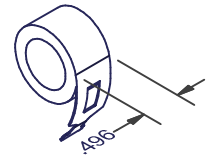

CONSTANT FORCE

981 SERIES - TITAN

602045
TITAN DUAL SUPPORT

602055
TITAN TRIPLE SUPPORT

602065
TITAN QUAD SUPPORT

TITAN COIL

602035
TITAN BUMPER

602025

MAX TRAVEL OF COILS 33"

APPROXIMATE SPRING POUNDAGE
3.5lb & 4.5lb

DIMENSIONS ARE FOR REFERENCE ONLY AND ARE IN INCHES UNLESS OTHERWISE NOTED.
CONTACT OUR ENGINEERING DEPARTMENT WITH SPECIFIC APPLICATION QUESTIONS OR REQUIREMENTS.
NOT ALL COMBINATIONS LISTED ARE CURRENTLY STOCKED, EXTRA LEAD TIME MAY BE REQUIRED.