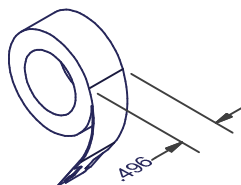

## 984 SERIES - UNIVERSAL

801010  
UNIVERSAL SINGLE SUPPORT

801020  
UNIVERSAL DUAL SUPPORT

801030  
UNIVERSAL TRIPLE SUPPORT

801040  
UNIVERSAL QUAD SUPPORT

UNIVERSAL COIL

801123  
SHIM

MAX TRAVEL OF COILS 35"

APPROXIMATE SPRING POUNDAGE  
3.5lb, 4.5lb, 5.5lb, 6.5lb, 7.5lb, 9lb & 10lb

DIMENSIONS ARE FOR REFERENCE ONLY AND ARE IN INCHES UNLESS OTHERWISE NOTED.  
CONTACT OUR ENGINEERING DEPARTMENT WITH SPECIFIC APPLICATION QUESTIONS OR REQUIREMENTS.  
NOT ALL COMBINATIONS LISTED ARE CURRENTLY STOCKED, EXTRA LEAD TIME MAY BE REQUIRED.