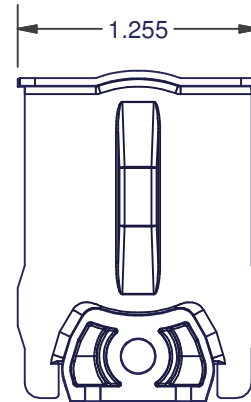

## 984 SERIES - UNIVERSAL

801010  
UNIVERSAL SINGLE SUPPORT

801020  
UNIVERSAL DUAL SUPPORT

801030  
UNIVERSAL TRIPLE SUPPORT

801040  
UNIVERSAL QUAD SUPPORT

UNIVERSAL COIL

801123  
SHIM

MAX TRAVEL OF COILS 35"

APPROXIMATE SPRING POUNDAGE  
3.5lb, 4.5lb, 5.5lb, 6.5lb, 7.5lb, 9lb & 10lb

DIMENSIONS ARE FOR REFERENCE ONLY AND ARE IN INCHES UNLESS OTHERWISE NOTED.  
CONTACT OUR ENGINEERING DEPARTMENT WITH SPECIFIC APPLICATION QUESTIONS OR REQUIREMENTS.  
NOT ALL COMBINATIONS LISTED ARE CURRENTLY STOCKED, EXTRA LEAD TIME MAY BE REQUIRED.