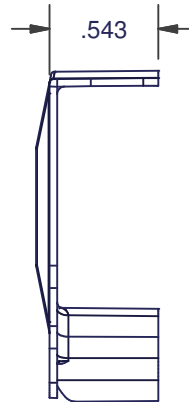

## 984 SERIES - UNIVERSAL

801010  
UNIVERSAL SINGLE SUPPORT

801020  
UNIVERSAL DUAL SUPPORT

801030  
UNIVERSAL TRIPLE SUPPORT

801040  
UNIVERSAL QUAD SUPPORT

UNIVERSAL COIL

801123  
SHIM

MAX TRAVEL OF COILS 35"

APPROXIMATE SPRING POUNDAGE  
3.5lb, 4.5lb, 5.5lb, 6.5lb, 7.5lb, 9lb & 10lb

DIMENSIONS ARE FOR REFERENCE ONLY AND ARE IN INCHES UNLESS OTHERWISE NOTED.  
CONTACT OUR ENGINEERING DEPARTMENT WITH SPECIFIC APPLICATION QUESTIONS OR REQUIREMENTS.  
NOT ALL COMBINATIONS LISTED ARE CURRENTLY STOCKED, EXTRA LEAD TIME MAY BE REQUIRED.