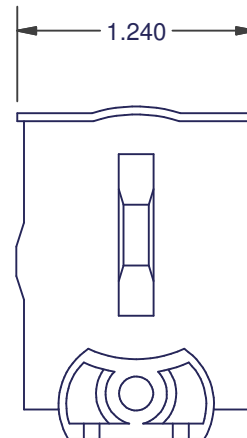

CONSTANT FORCE

985 SERIES - CENTURION

909010
CENTURION SINGLE SUPPORT

909020
CENTURION DUAL SUPPORT

909030
CENTURION TRIPLE SUPPORT

909040
CENTURION QUAD SUPPORT

CENTURION COIL

MAX TRAVEL OF COILS 40"

APPROXIMATE SPRING POUNDAGE
3.5lb, 4.5lb, 5.5lb, 6.5lb, 7.5lb, 8.5lb,
10.5lb, 11.5lb & 12.5lb

DIMENSIONS ARE FOR REFERENCE ONLY AND ARE IN INCHES UNLESS OTHERWISE NOTED.
CONTACT OUR ENGINEERING DEPARTMENT WITH SPECIFIC APPLICATION QUESTIONS OR REQUIREMENTS.
NOT ALL COMBINATIONS LISTED ARE CURRENTLY STOCKED, EXTRA LEAD TIME MAY BE REQUIRED.