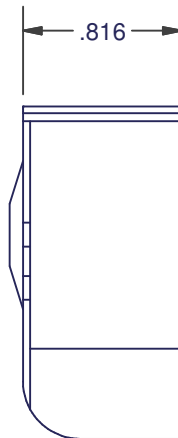

CONSTANT FORCE

985 SERIES - CENTURION

909010
CENTURION SINGLE SUPPORT

909020
CENTURION DUAL SUPPORT

909030
CENTURION TRIPLE SUPPORT

909040
CENTURION QUAD SUPPORT

CENTURION COIL

MAX TRAVEL OF COILS 40"

APPROXIMATE SPRING POUNDAGE
3.5lb, 4.5lb, 5.5lb, 6.5lb, 7.5lb, 8.5lb,
10.5lb, 11.5lb & 12.5lb

DIMENSIONS ARE FOR REFERENCE ONLY AND ARE IN INCHES UNLESS OTHERWISE NOTED.
CONTACT OUR ENGINEERING DEPARTMENT WITH SPECIFIC APPLICATION QUESTIONS OR REQUIREMENTS.
NOT ALL COMBINATIONS LISTED ARE CURRENTLY STOCKED, EXTRA LEAD TIME MAY BE REQUIRED.