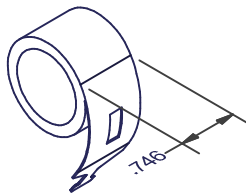

CONSTANT FORCE

985 SERIES - CENTURION

909010
CENTURION SINGLE SUPPORT

909020
CENTURION DUAL SUPPORT

909030
CENTURION TRIPLE SUPPORT

909040
CENTURION QUAD SUPPORT

CENTURION COIL

MAX TRAVEL OF COILS 40"

APPROXIMATE SPRING POUNDAGE
3.5lb, 4.5lb, 5.5lb, 6.5lb, 7.5lb, 8.5lb,
10.5lb, 11.5lb & 12.5lb

DIMENSIONS ARE FOR REFERENCE ONLY AND ARE IN INCHES UNLESS OTHERWISE NOTED.
CONTACT OUR ENGINEERING DEPARTMENT WITH SPECIFIC APPLICATION QUESTIONS OR REQUIREMENTS.
NOT ALL COMBINATIONS LISTED ARE CURRENTLY STOCKED, EXTRA LEAD TIME MAY BE REQUIRED.