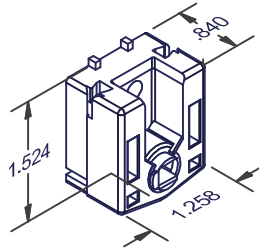

CONSTANT FORCE

CENTURION ACCESSORIES

901045
FRONT TO BACK LOCK SHOE

901052
SIDE-LOCK SPRING

901061
PIVOT RETAINER
USE WITH 901045

801123
SHIM