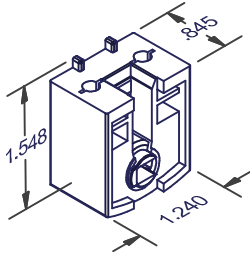

CONSTANT FORCE

CENTURION ACCESSORIES

901045
FRONT TO BACK LOCK SHOE

901052
SIDE-LOCK SPRING

901061
PIVOT RETAINER
USE WITH 901045

801123
SHIM