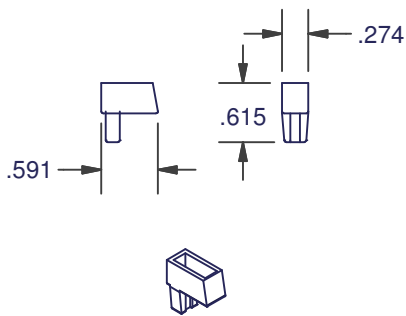

CONSTANT FORCE

CENTURION ACCESSORIES

901045
FRONT TO BACK LOCK SHOE

901052
SIDE-LOCK SPRING

901061
PIVOT RETAINER
USE WITH 901045

801123
SHIM