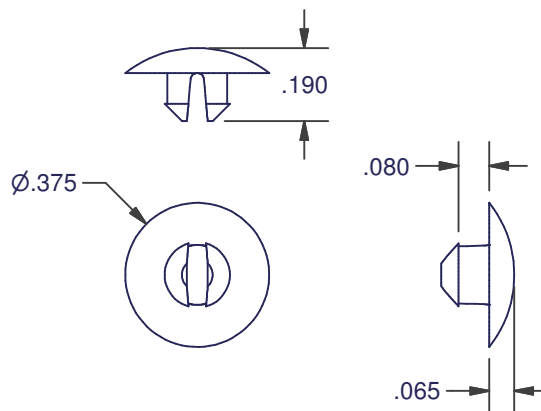

# GLIDES

**156-030-375**

MATERIAL: NYLON  
COLOR: NATURAL

**156-060-300**

MATERIAL: NYLON  
COLOR: NATURAL

**156-060-375**

MATERIAL: NYLON  
COLOR: NATURAL

DIMENSIONS ARE FOR REFERENCE ONLY AND ARE IN INCHES UNLESS OTHERWISE NOTED.  
CONTACT OUR ENGINEERING DEPARTMENT WITH SPECIFIC APPLICATION QUESTIONS OR REQUIREMENTS.  
NOT ALL COMBINATIONS LISTED ARE CURRENTLY STOCKED, EXTRA LEAD TIME MAY BE REQUIRED.