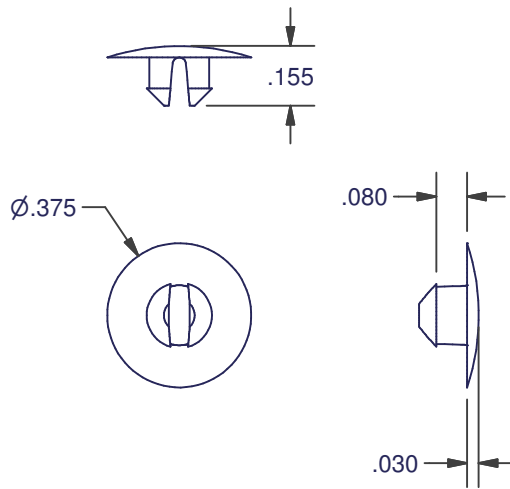

# GLIDES

**156-030-375**

MATERIAL: NYLON  
COLOR: NATURAL

**156-060-300**

MATERIAL: NYLON  
COLOR: NATURAL

**156-060-375**

MATERIAL: NYLON  
COLOR: NATURAL

DIMENSIONS ARE FOR REFERENCE ONLY AND ARE IN INCHES UNLESS OTHERWISE NOTED.  
CONTACT OUR ENGINEERING DEPARTMENT WITH SPECIFIC APPLICATION QUESTIONS OR REQUIREMENTS.  
NOT ALL COMBINATIONS LISTED ARE CURRENTLY STOCKED, EXTRA LEAD TIME MAY BE REQUIRED.