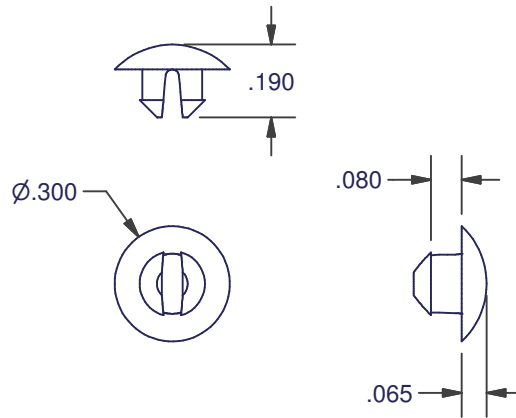

# GLIDES

**156-030-375**

MATERIAL: NYLON  
COLOR: NATURAL

**156-060-300**

MATERIAL: NYLON  
COLOR: NATURAL

**156-060-375**

MATERIAL: NYLON  
COLOR: NATURAL

DIMENSIONS ARE FOR REFERENCE ONLY AND ARE IN INCHES UNLESS OTHERWISE NOTED.  
CONTACT OUR ENGINEERING DEPARTMENT WITH SPECIFIC APPLICATION QUESTIONS OR REQUIREMENTS.  
NOT ALL COMBINATIONS LISTED ARE CURRENTLY STOCKED, EXTRA LEAD TIME MAY BE REQUIRED.