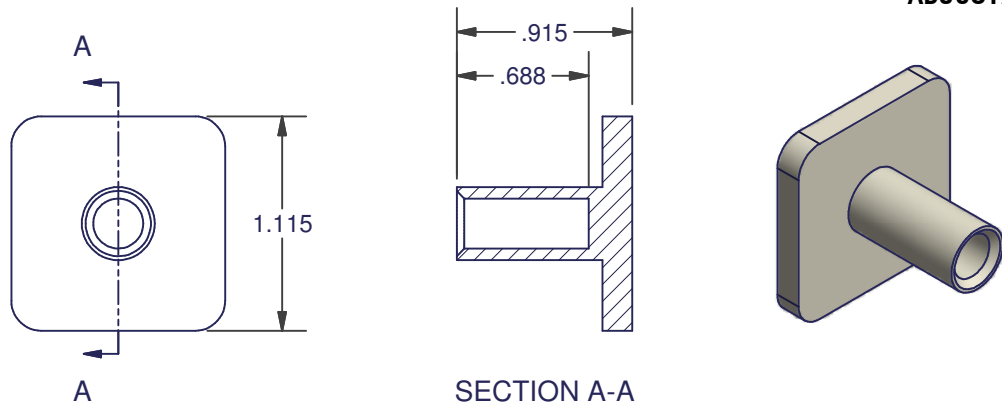

MISC. WINDOW HARDWARE

148
ADJUSTABLE BLOCK

MATERIAL: CELCON
COLOR: BLACK

149
SETTING BLOCK

MATERIAL: CELCON
COLOR: BLACK

151-2
BALANCE GUIDE

MATERIAL: NYLON
COLOR: BLACK

DIMENSIONS ARE FOR REFERENCE ONLY AND ARE IN INCHES UNLESS OTHERWISE NOTED.
CONTACT OUR ENGINEERING DEPARTMENT WITH SPECIFIC APPLICATION QUESTIONS OR REQUIREMENTS.
NOT ALL COMBINATIONS LISTED ARE CURRENTLY STOCKED, EXTRA LEAD TIME MAY BE REQUIRED.