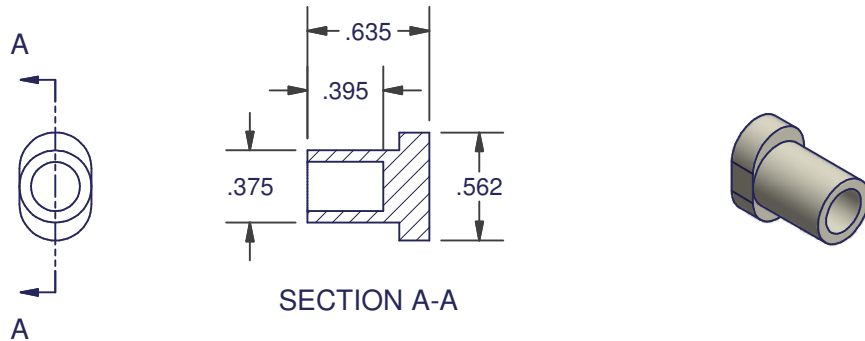

MISC. WINDOW HARDWARE

148
ADJUSTABLE BLOCK

MATERIAL: CELCON
COLOR: BLACK

149
SETTING BLOCK

MATERIAL: CELCON
COLOR: BLACK

151-2
BALANCE GUIDE

MATERIAL: NYLON
COLOR: BLACK

DIMENSIONS ARE FOR REFERENCE ONLY AND ARE IN INCHES UNLESS OTHERWISE NOTED.
CONTACT OUR ENGINEERING DEPARTMENT WITH SPECIFIC APPLICATION QUESTIONS OR REQUIREMENTS.
NOT ALL COMBINATIONS LISTED ARE CURRENTLY STOCKED, EXTRA LEAD TIME MAY BE REQUIRED.