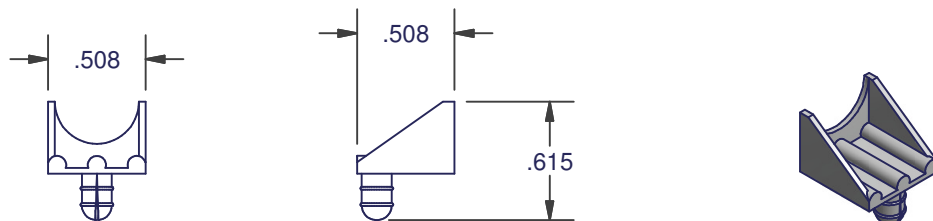

MISC. WINDOW HARDWARE

148
ADJUSTABLE BLOCK

MATERIAL: CELCON
COLOR: BLACK

149
SETTING BLOCK

MATERIAL: CELCON
COLOR: BLACK

151-2
BALANCE GUIDE

MATERIAL: NYLON
COLOR: BLACK

DIMENSIONS ARE FOR REFERENCE ONLY AND ARE IN INCHES UNLESS OTHERWISE NOTED.
CONTACT OUR ENGINEERING DEPARTMENT WITH SPECIFIC APPLICATION QUESTIONS OR REQUIREMENTS.
NOT ALL COMBINATIONS LISTED ARE CURRENTLY STOCKED, EXTRA LEAD TIME MAY BE REQUIRED.