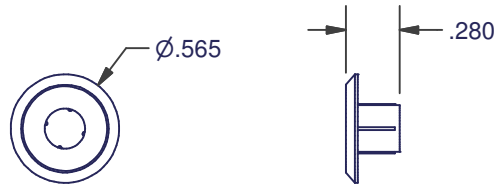

# MISC. WINDOW HARDWARE

**428**  
**SLEEVE SPACER**

MATERIAL: NYLON  
COLOR: BLACK

**I-R130**  
**3/8" HOLE PLUG**  
LARGE HEAD

MATERIAL: POLYETHYLENE

ITEM	COLOR
I-R130-5T02	WHITE
I-R130-5T99	BLACK
I-R130-5T70	(MA) ALMOND
I-R130-5TSPA	ALMOND

**I-R131**  
**3/8" HOLE PLUG**  
SMALL HEAD

MATERIAL: POLYETHYLENE

ITEM	COLOR
I-R131-5T02	WHITE
I-R131-5T99	BLACK
I-R131-5T70	(MA) ALMOND
I-R131-5TSPA	ALMOND

**I-R134**  
**1/2" HOLE PLUG**

MATERIAL: POLYETHYLENE

ITEM	COLOR
I-R134-5T02	WHITE
I-R134-5T99	BLACK
I-R134-5T70	(MA) ALMOND
I-R134-5TSPA	ALMOND

DIMENSIONS ARE FOR REFERENCE ONLY AND ARE IN INCHES UNLESS OTHERWISE NOTED.  
CONTACT OUR ENGINEERING DEPARTMENT WITH SPECIFIC APPLICATION QUESTIONS OR REQUIREMENTS.  
NOT ALL COMBINATIONS LISTED ARE CURRENTLY STOCKED, EXTRA LEAD TIME MAY BE REQUIRED.