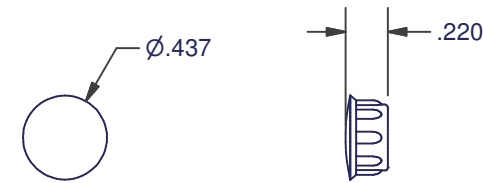

# MISC. WINDOW HARDWARE

**428**  
**SLEEVE SPACER**

MATERIAL: NYLON  
COLOR: BLACK

**I-R130**  
**3/8" HOLE PLUG**  
LARGE HEAD

MATERIAL: POLYETHYLENE

ITEM	COLOR
I-R130-5T02	WHITE
I-R130-5T99	BLACK
I-R130-5T70	(MA) ALMOND
I-R130-5TSPA	ALMOND

**I-R131**  
**3/8" HOLE PLUG**  
SMALL HEAD

MATERIAL: POLYETHYLENE

ITEM	COLOR
I-R131-5T02	WHITE
I-R131-5T99	BLACK
I-R131-5T70	(MA) ALMOND
I-R131-5TSPA	ALMOND

**I-R134**  
**1/2" HOLE PLUG**

MATERIAL: POLYETHYLENE

ITEM	COLOR
I-R134-5T02	WHITE
I-R134-5T99	BLACK
I-R134-5T70	(MA) ALMOND
I-R134-5TSPA	ALMOND

DIMENSIONS ARE FOR REFERENCE ONLY AND ARE IN INCHES UNLESS OTHERWISE NOTED.  
CONTACT OUR ENGINEERING DEPARTMENT WITH SPECIFIC APPLICATION QUESTIONS OR REQUIREMENTS.  
NOT ALL COMBINATIONS LISTED ARE CURRENTLY STOCKED, EXTRA LEAD TIME MAY BE REQUIRED.