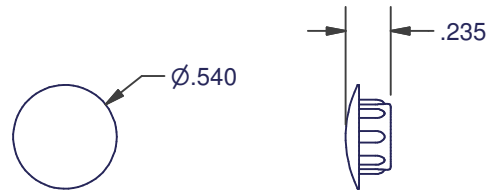

# MISC. WINDOW HARDWARE

**428**  
**SLEEVE SPACER**

MATERIAL: NYLON  
COLOR: BLACK

**I-R130**  
**3/8" HOLE PLUG**  
LARGE HEAD

MATERIAL: POLYETHYLENE

ITEM	COLOR
I-R130-5T02	WHITE
I-R130-5T99	BLACK
I-R130-5T70	(MA) ALMOND
I-R130-5TSPA	ALMOND

**I-R131**  
**3/8" HOLE PLUG**  
SMALL HEAD

MATERIAL: POLYETHYLENE

ITEM	COLOR
I-R131-5T02	WHITE
I-R131-5T99	BLACK
I-R131-5T70	(MA) ALMOND
I-R131-5TSPA	ALMOND

**I-R134**  
**1/2" HOLE PLUG**

MATERIAL: POLYETHYLENE

ITEM	COLOR
I-R134-5T02	WHITE
I-R134-5T99	BLACK
I-R134-5T70	(MA) ALMOND
I-R134-5TSPA	ALMOND

DIMENSIONS ARE FOR REFERENCE ONLY AND ARE IN INCHES UNLESS OTHERWISE NOTED.  
CONTACT OUR ENGINEERING DEPARTMENT WITH SPECIFIC APPLICATION QUESTIONS OR REQUIREMENTS.  
NOT ALL COMBINATIONS LISTED ARE CURRENTLY STOCKED, EXTRA LEAD TIME MAY BE REQUIRED.