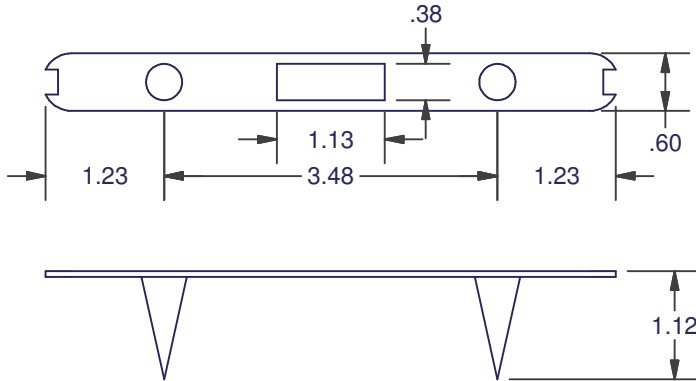

SLIDING DOOR KEEPERS

2514 SERIES KEEPER MARKER

NYLON MARKER FOR 2153 & 2264 KEEPERS

2666 SERIES KEEPER MARKER

NYLON MARKER FOR 2447 & 3143 KEEPERS

2667 SERIES KEEPER MARKER

NYLON MARKER FOR 2496 KEEPERS

DIMENSIONS ARE FOR REFERENCE ONLY AND ARE IN INCHES UNLESS OTHERWISE NOTED.
CONTACT OUR ENGINEERING DEPARTMENT WITH SPECIFIC APPLICATION QUESTIONS OR REQUIREMENTS.
NOT ALL COMBINATIONS LISTED ARE CURRENTLY STOCKED, EXTRA LEAD TIME MAY BE REQUIRED.