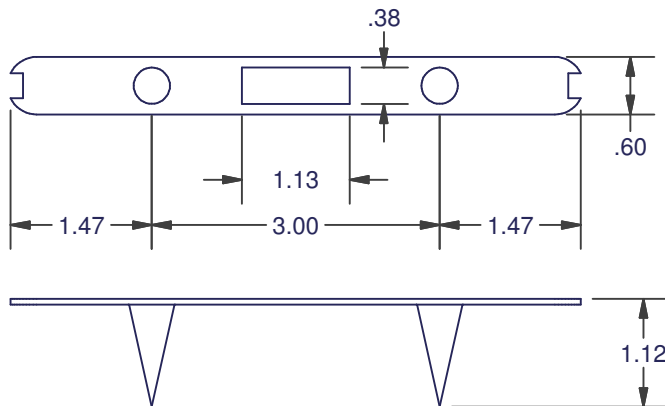

SLIDING DOOR KEEPERS

2514 SERIES KEEPER MARKER

NYLON MARKER FOR 2153 & 2264 KEEPERS

2666 SERIES KEEPER MARKER

NYLON MARKER FOR 2447 & 3143 KEEPERS

2667 SERIES KEEPER MARKER

NYLON MARKER FOR 2496 KEEPERS

DIMENSIONS ARE FOR REFERENCE ONLY AND ARE IN INCHES UNLESS OTHERWISE NOTED.
CONTACT OUR ENGINEERING DEPARTMENT WITH SPECIFIC APPLICATION QUESTIONS OR REQUIREMENTS.
NOT ALL COMBINATIONS LISTED ARE CURRENTLY STOCKED, EXTRA LEAD TIME MAY BE REQUIRED.