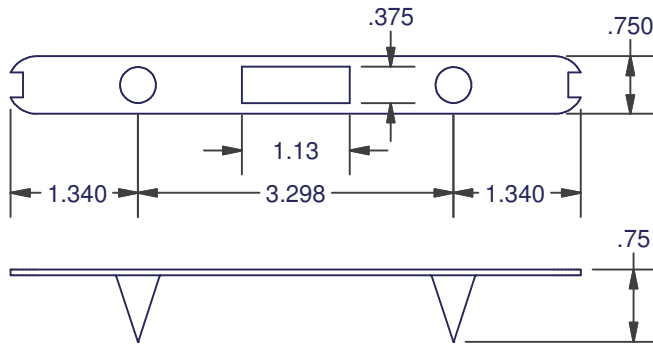

SLIDING DOOR KEEPERS

2514 SERIES KEEPER MARKER

NYLON MARKER FOR 2153 & 2264 KEEPERS

2666 SERIES KEEPER MARKER

NYLON MARKER FOR 2447 & 3143 KEEPERS

2667 SERIES KEEPER MARKER

NYLON MARKER FOR 2496 KEEPERS

DIMENSIONS ARE FOR REFERENCE ONLY AND ARE IN INCHES UNLESS OTHERWISE NOTED.
CONTACT OUR ENGINEERING DEPARTMENT WITH SPECIFIC APPLICATION QUESTIONS OR REQUIREMENTS.
NOT ALL COMBINATIONS LISTED ARE CURRENTLY STOCKED, EXTRA LEAD TIME MAY BE REQUIRED.