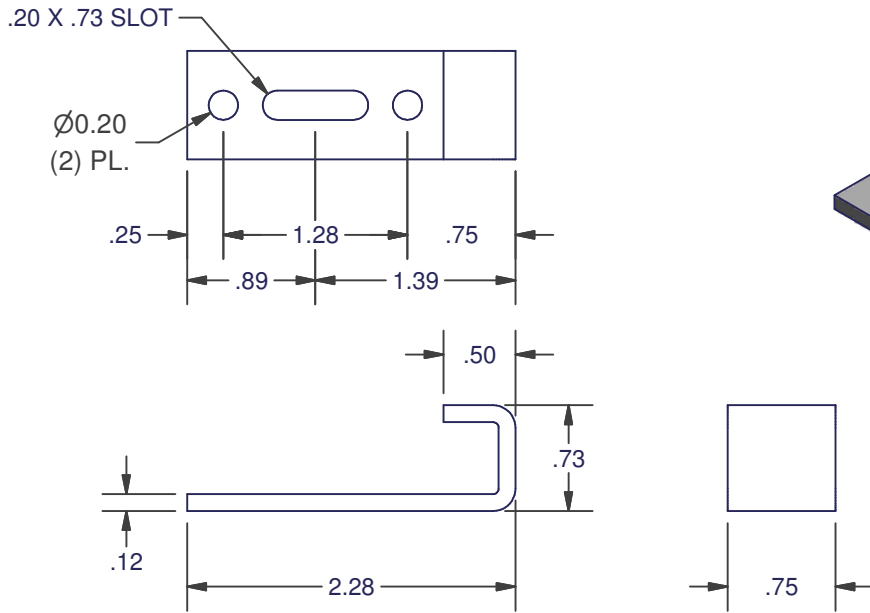

SLIDING DOOR KEEPERS

2546 SERIES
SINGLE POINT
 BOX QTY: 50

KEEPER ONLY	
MATERIAL	ITEM #
STEEL	2546-1060

DIMENSIONS ARE FOR REFERENCE ONLY AND ARE IN INCHES UNLESS OTHERWISE NOTED.
 CONTACT OUR ENGINEERING DEPARTMENT WITH SPECIFIC APPLICATION QUESTIONS OR REQUIREMENTS.
 NOT ALL COMBINATIONS LISTED ARE CURRENTLY STOCKED, EXTRA LEAD TIME MAY BE REQUIRED.