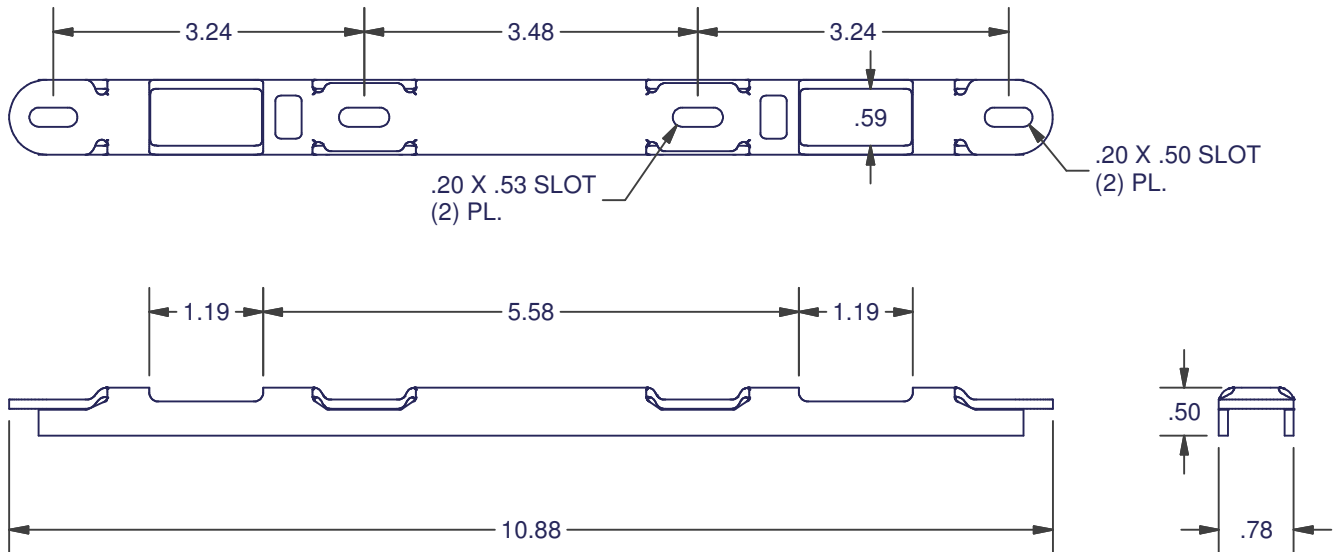

# SLIDING DOOR KEEPERS

**3220 SERIES**  
**MULTI POINT**  
 BOX QTY: 50

KEEPER ONLY	
MATERIAL	ITEM #
STAINLESS STEEL	3220-84

DIMENSIONS ARE FOR REFERENCE ONLY AND ARE IN INCHES UNLESS OTHERWISE NOTED.  
 CONTACT OUR ENGINEERING DEPARTMENT WITH SPECIFIC APPLICATION QUESTIONS OR REQUIREMENTS.  
 NOT ALL COMBINATIONS LISTED ARE CURRENTLY STOCKED, EXTRA LEAD TIME MAY BE REQUIRED.