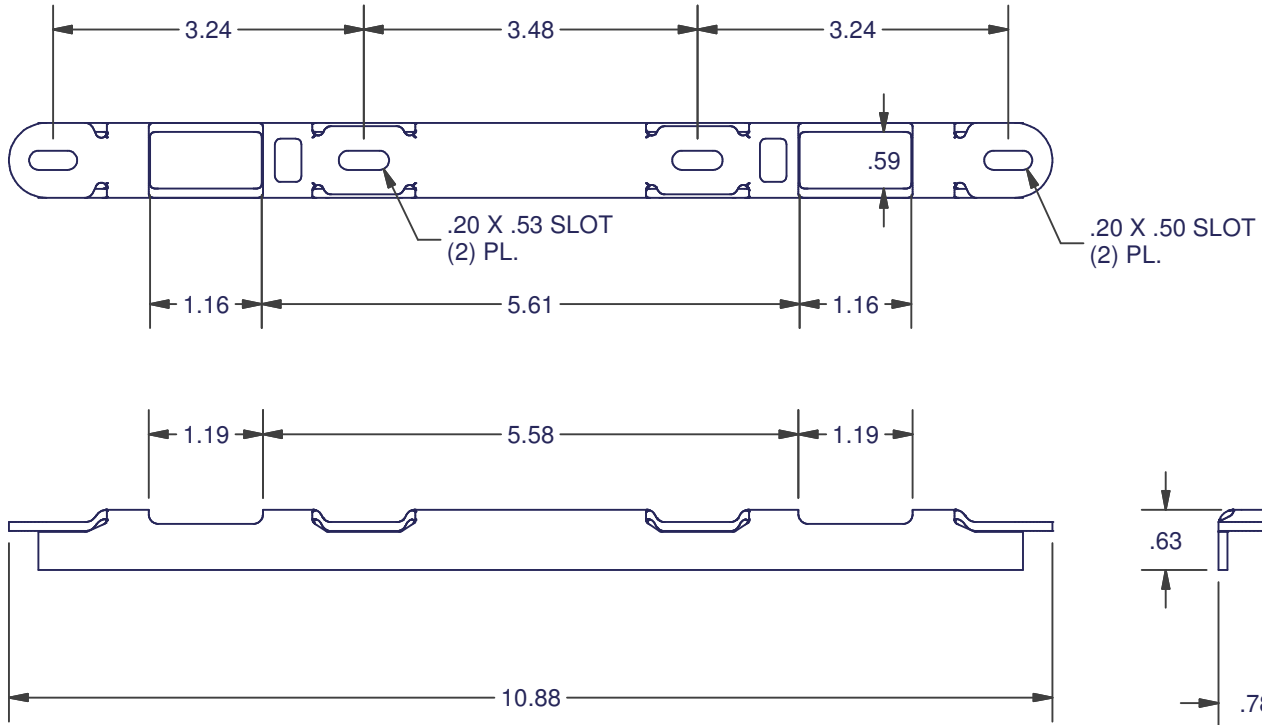

SLIDING DOOR KEEPERS

3263 SERIES
MULTI POINT
 BOX QTY: 50

KEEPER ONLY	
MATERIAL	ITEM #
STAINLESS STEEL	3263-84

DIMENSIONS ARE FOR REFERENCE ONLY AND ARE IN INCHES UNLESS OTHERWISE NOTED.
 CONTACT OUR ENGINEERING DEPARTMENT WITH SPECIFIC APPLICATION QUESTIONS OR REQUIREMENTS.
 NOT ALL COMBINATIONS LISTED ARE CURRENTLY STOCKED, EXTRA LEAD TIME MAY BE REQUIRED.