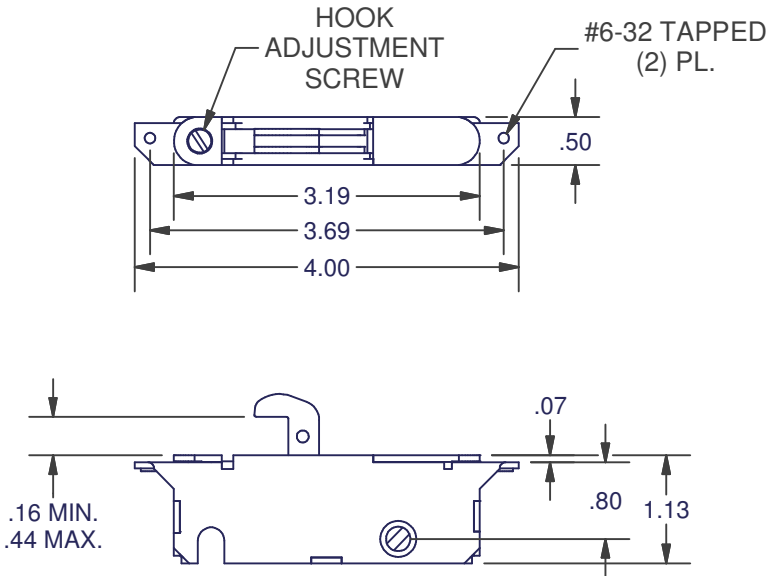

SLIDING DOOR LOCKS

2310 SERIES

SINGLE POINT
BOX QTY: 100

LOCK ONLY	
MATERIAL	ITEM #
STEEL	2310-1061
STAINLESS STEEL	2310-10SS

2320 SERIES

SINGLE POINT
BOX QTY: 100

LOCK ONLY	
MATERIAL	ITEM #
STEEL	2320-1061
STAINLESS STEEL	2320-10SS

DIMENSIONS ARE FOR REFERENCE ONLY AND ARE IN INCHES UNLESS OTHERWISE NOTED.
CONTACT OUR ENGINEERING DEPARTMENT WITH SPECIFIC APPLICATION QUESTIONS OR REQUIREMENTS.
NOT ALL COMBINATIONS LISTED ARE CURRENTLY STOCKED, EXTRA LEAD TIME MAY BE REQUIRED.