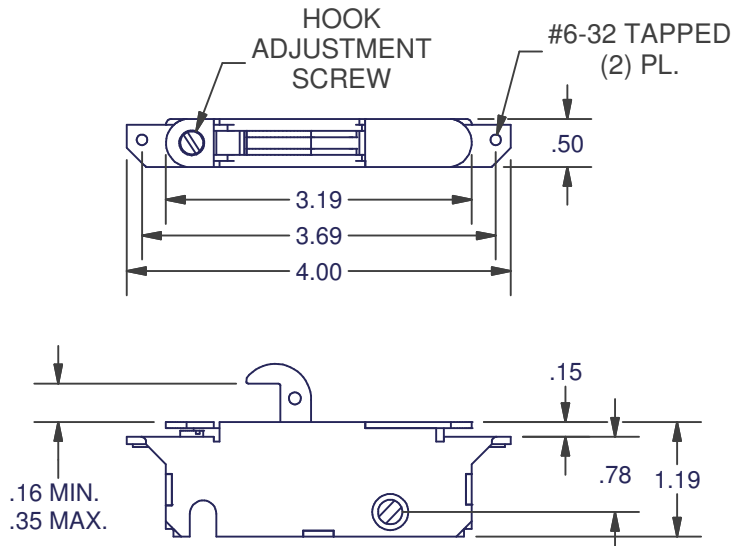

SLIDING DOOR LOCKS

2310 SERIES

SINGLE POINT
BOX QTY: 100

LOCK ONLY	
MATERIAL	ITEM #
STEEL	2310-1061
STAINLESS STEEL	2310-10SS

2320 SERIES

SINGLE POINT
BOX QTY: 100

LOCK ONLY	
MATERIAL	ITEM #
STEEL	2320-1061
STAINLESS STEEL	2320-10SS

DIMENSIONS ARE FOR REFERENCE ONLY AND ARE IN INCHES UNLESS OTHERWISE NOTED.
CONTACT OUR ENGINEERING DEPARTMENT WITH SPECIFIC APPLICATION QUESTIONS OR REQUIREMENTS.
NOT ALL COMBINATIONS LISTED ARE CURRENTLY STOCKED, EXTRA LEAD TIME MAY BE REQUIRED.