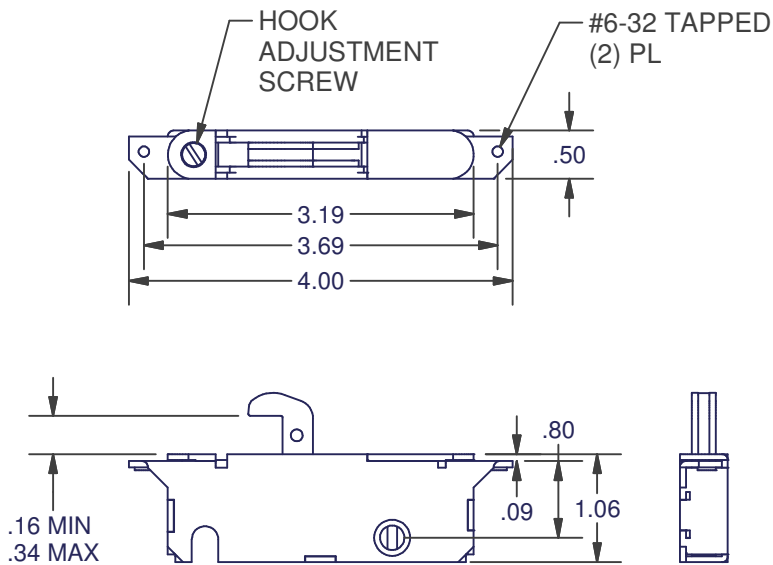

SLIDING DOOR LOCKS

2321 SERIES

SINGLE POINT
BOX QTY: 100

LOCK ONLY	
MATERIAL	ITEM #
STEEL	2321-1061
STAINLESS STEEL	2321-10SS

3513 SERIES

SINGLE POINT
BOX QTY: 1000

LOCK ONLY	
MATERIAL	ITEM #
STEEL	3513-00

DIMENSIONS ARE FOR REFERENCE ONLY AND ARE IN INCHES UNLESS OTHERWISE NOTED.
CONTACT OUR ENGINEERING DEPARTMENT WITH SPECIFIC APPLICATION QUESTIONS OR REQUIREMENTS.
NOT ALL COMBINATIONS LISTED ARE CURRENTLY STOCKED, EXTRA LEAD TIME MAY BE REQUIRED.