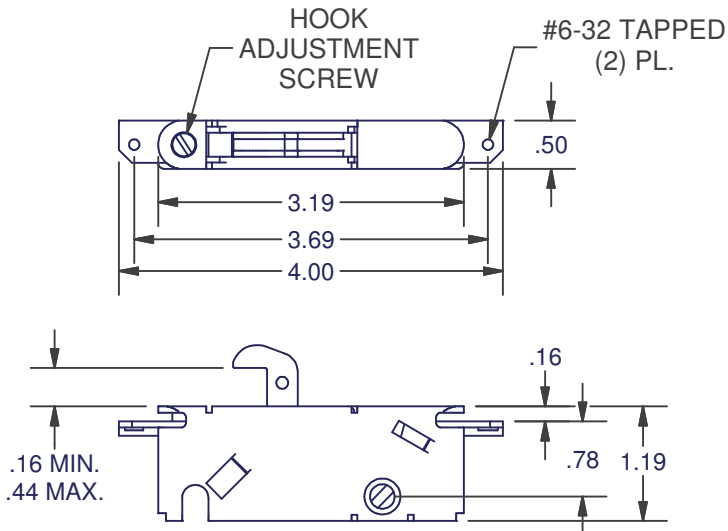

SLIDING DOOR LOCKS

2321 SERIES

SINGLE POINT
BOX QTY: 100

LOCK ONLY	
MATERIAL	ITEM #
STEEL	2321-1061
STAINLESS STEEL	2321-10SS

3513 SERIES

SINGLE POINT
BOX QTY: 1000

LOCK ONLY	
MATERIAL	ITEM #
STEEL	3513-00

DIMENSIONS ARE FOR REFERENCE ONLY AND ARE IN INCHES UNLESS OTHERWISE NOTED.
CONTACT OUR ENGINEERING DEPARTMENT WITH SPECIFIC APPLICATION QUESTIONS OR REQUIREMENTS.
NOT ALL COMBINATIONS LISTED ARE CURRENTLY STOCKED, EXTRA LEAD TIME MAY BE REQUIRED.