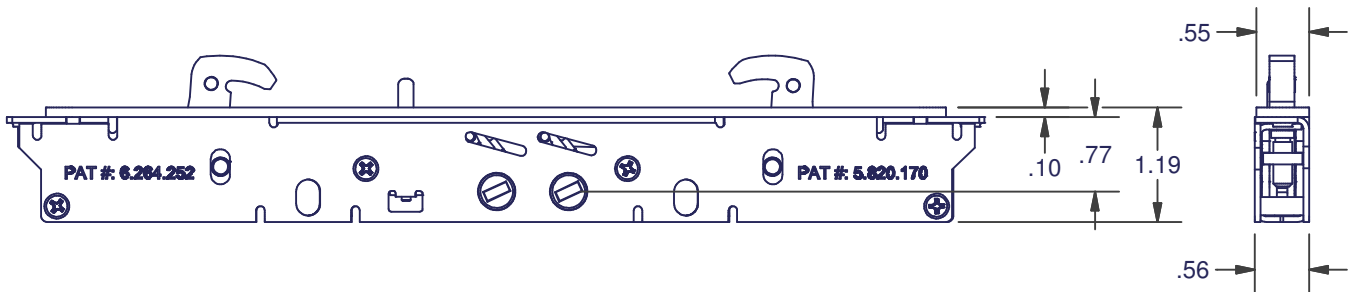

SLIDING DOOR LOCKS

2815 SERIES

GEMINI II MULTI POINT
BOX QTY: 25

LOCK & INSTALLATION SCREWS	
MATERIAL	ITEM #
STEEL	ADH-3008-00
STAINLESS STEEL	ADH-3008-84

LOCK ONLY	
MATERIAL	ITEM #
STEEL	2815-00
STAINLESS STEEL	2815-84

2815 SERIES = 2777 LOCK + 2448 PLATE
- SEE 2777 LOCK FOR DIMENSIONS AND FEATURES

DIMENSIONS ARE FOR REFERENCE ONLY AND ARE IN INCHES UNLESS OTHERWISE NOTED.
CONTACT OUR ENGINEERING DEPARTMENT WITH SPECIFIC APPLICATION QUESTIONS OR REQUIREMENTS.
NOT ALL COMBINATIONS LISTED ARE CURRENTLY STOCKED, EXTRA LEAD TIME MAY BE REQUIRED.