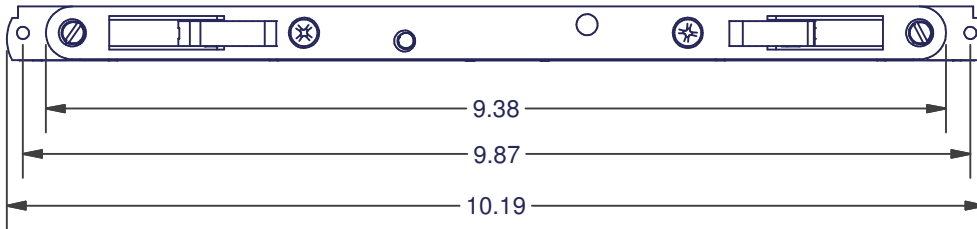

SLIDING DOOR LOCKS

2815 SERIES

GEMINI II MULTI POINT
BOX QTY: 25

LOCK & INSTALLATION SCREWS	
MATERIAL	ITEM #
STEEL	ADH-3008-00
STAINLESS STEEL	ADH-3008-84

LOCK ONLY	
MATERIAL	ITEM #
STEEL	2815-00
STAINLESS STEEL	2815-84

2815 SERIES = 2777 LOCK + 2448 PLATE
- SEE 2777 LOCK FOR DIMENSIONS AND FEATURES

DIMENSIONS ARE FOR REFERENCE ONLY AND ARE IN INCHES UNLESS OTHERWISE NOTED.
CONTACT OUR ENGINEERING DEPARTMENT WITH SPECIFIC APPLICATION QUESTIONS OR REQUIREMENTS.
NOT ALL COMBINATIONS LISTED ARE CURRENTLY STOCKED, EXTRA LEAD TIME MAY BE REQUIRED.