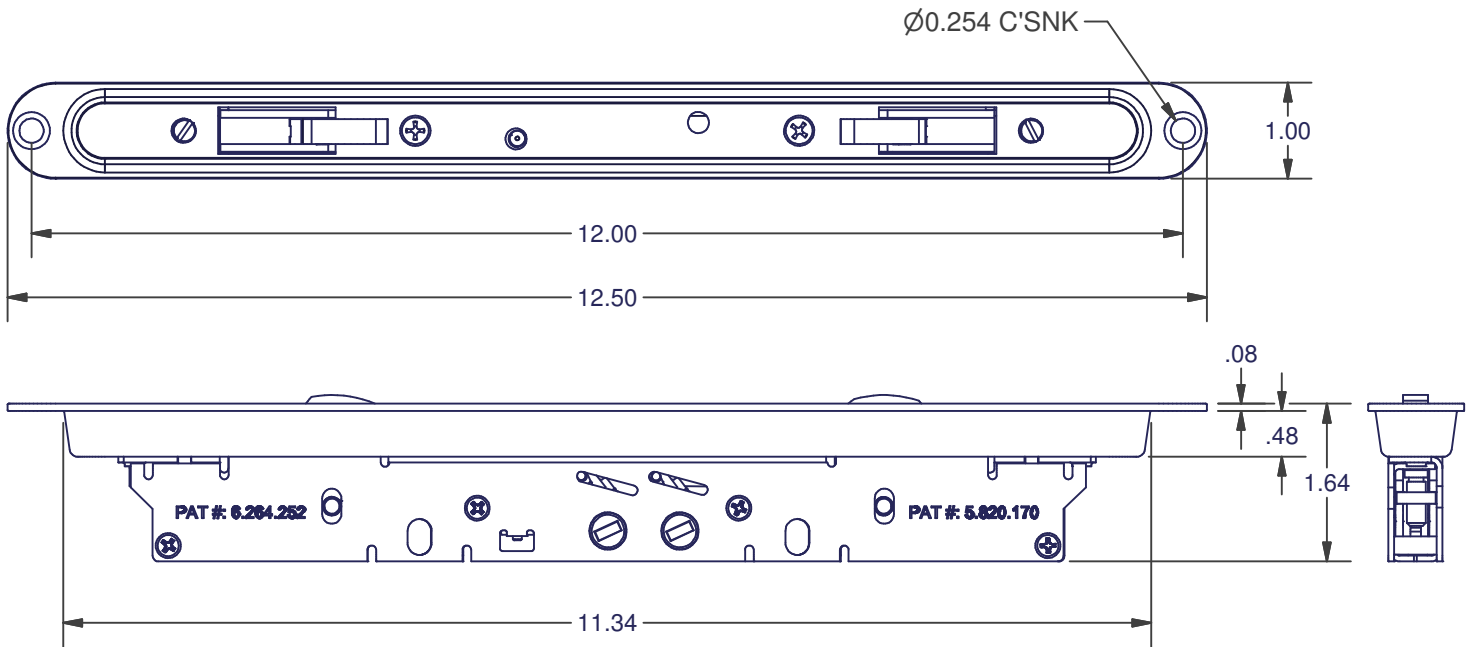

# SLIDING DOOR LOCKS

## 2816 SERIES

GEMINI II MULTI POINT  
BOX QTY: 25

STAINLESS STEEL LOCK  
W/ PAINTED (ZINC)  
TRIMPLATE AVAILABLE.

LOCK & INSTALLATION SCREWS	
MATERIAL	ITEM #
STEEL	ADH-3015-00

LOCK ONLY	
MATERIAL	ITEM #
STEEL	2816-00

2816 SERIES = 2777 LOCK + 2449 PLATE  
- SEE 2777 LOCK FOR DIMENSIONS AND FEATURES

DIMENSIONS ARE FOR REFERENCE ONLY AND ARE IN INCHES UNLESS OTHERWISE NOTED.  
CONTACT OUR ENGINEERING DEPARTMENT WITH SPECIFIC APPLICATION QUESTIONS OR REQUIREMENTS.  
NOT ALL COMBINATIONS LISTED ARE CURRENTLY STOCKED, EXTRA LEAD TIME MAY BE REQUIRED.