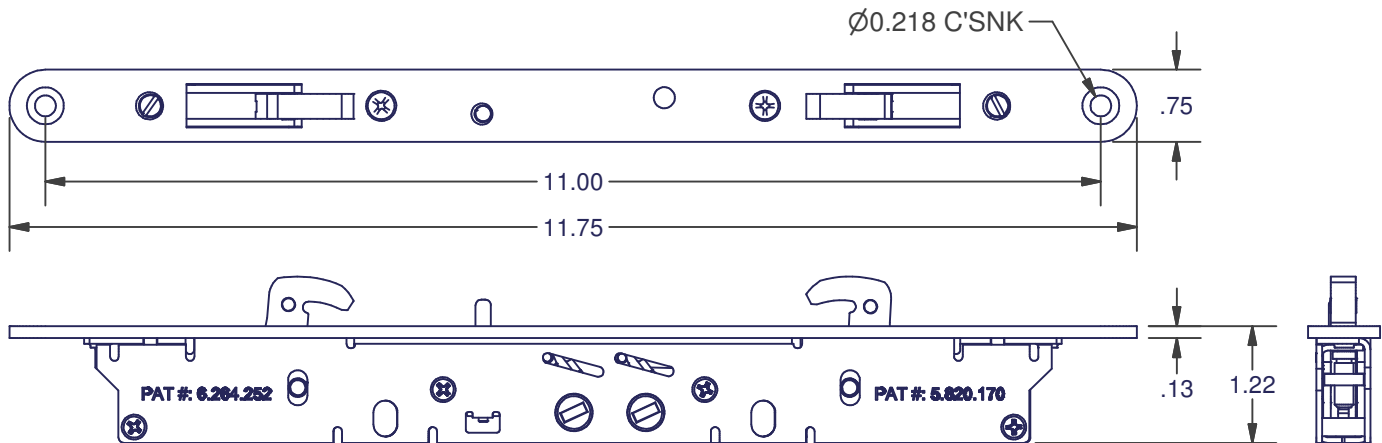

SLIDING DOOR LOCKS

2817 SERIES

GEMINI II MULTI POINT
BOX QTY: 25

LOCK & INSTALLATION SCREWS	
MATERIAL	ITEM #
STEEL	ADH-3006-00
STAINLESS STEEL	ADH-3006-84

LOCK ONLY	
MATERIAL	ITEM #
STEEL	2817-00
STAINLESS STEEL	2817-84

2817 SERIES = 2777 LOCK + 2450 PLATE
- SEE 2777 LOCK FOR DIMENSIONS AND FEATURES

DIMENSIONS ARE FOR REFERENCE ONLY AND ARE IN INCHES UNLESS OTHERWISE NOTED.
CONTACT OUR ENGINEERING DEPARTMENT WITH SPECIFIC APPLICATION QUESTIONS OR REQUIREMENTS.
NOT ALL COMBINATIONS LISTED ARE CURRENTLY STOCKED, EXTRA LEAD TIME MAY BE REQUIRED.