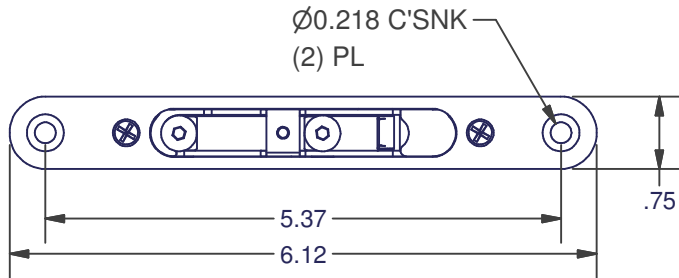

SLIDING DOOR LOCKS

3487 SERIES

DUAL POINT
BOX QTY: 100

LOCK & INSTALLATION SCREWS	
MATERIAL	ITEM #
STEEL	ADH-3301-63
STAINLESS STEEL	ADH-3301-84

LOCK ONLY	
MATERIAL	ITEM #
STEEL	3487-63
STAINLESS STEEL	3487-84

3487 SERIES = 3410 LOCK + 2418 PLATE
- SEE 3410 LOCK FOR DIMENSIONS