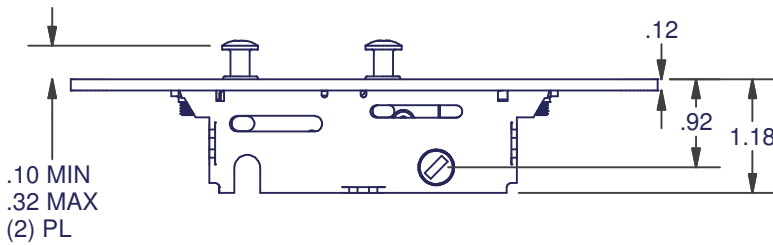

SLIDING DOOR LOCKS

3487 SERIES

DUAL POINT
BOX QTY: 100

LOCK & INSTALLATION SCREWS	
MATERIAL	ITEM #
STEEL	ADH-3301-63
STAINLESS STEEL	ADH-3301-84

LOCK ONLY	
MATERIAL	ITEM #
STEEL	3487-63
STAINLESS STEEL	3487-84

3487 SERIES = 3410 LOCK + 2418 PLATE
- SEE 3410 LOCK FOR DIMENSIONS