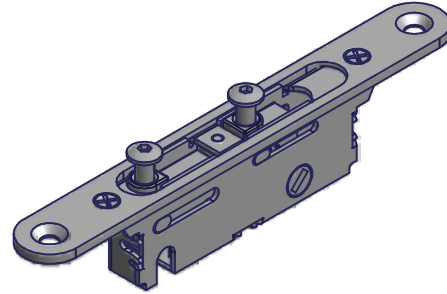

SLIDING DOOR LOCKS

3487 SERIES

DUAL POINT
BOX QTY: 100

LOCK & INSTALLATION SCREWS	
MATERIAL	ITEM #
STEEL	ADH-3301-63
STAINLESS STEEL	ADH-3301-84

LOCK ONLY	
MATERIAL	ITEM #
STEEL	3487-63
STAINLESS STEEL	3487-84

3487 SERIES = 3410 LOCK + 2418 PLATE
- SEE 3410 LOCK FOR DIMENSIONS