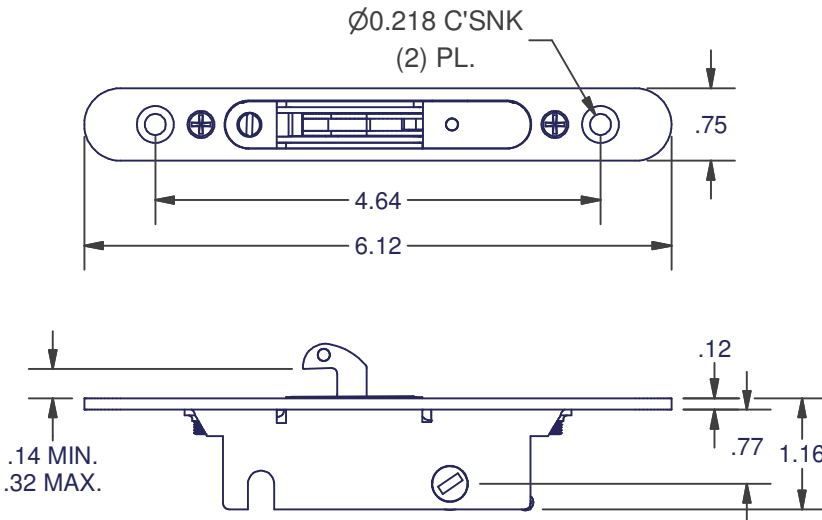

SLIDING DOOR LOCKS

537 SERIES

SINGLE POINT
BOX QTY: 100

LOCK & INSTALLATION SCREWS	
MATERIAL	ITEM #
STEEL	ADH-3010-00
STAINLESS STEEL	ADH-3010-84

LOCK ONLY	
MATERIAL	ITEM #
STEEL	537
STAINLESS STEEL	537-84

555 SERIES

SINGLE POINT
BOX QTY: 100

LOCK & INSTALLATION SCREWS	
MATERIAL	ITEM #
STEEL	ADH-3009-00
STAINLESS STEEL	ADH-3009-84

LOCK ONLY	
MATERIAL	ITEM #
STEEL	555
STAINLESS STEEL	555-84

555 SERIES = 537 LOCK + 1912 PLATE
- SEE 537 LOCK FOR DIMENSIONS

DIMENSIONS ARE FOR REFERENCE ONLY AND ARE IN INCHES UNLESS OTHERWISE NOTED.
CONTACT OUR ENGINEERING DEPARTMENT WITH SPECIFIC APPLICATION QUESTIONS OR REQUIREMENTS.
NOT ALL COMBINATIONS LISTED ARE CURRENTLY STOCKED, EXTRA LEAD TIME MAY BE REQUIRED.