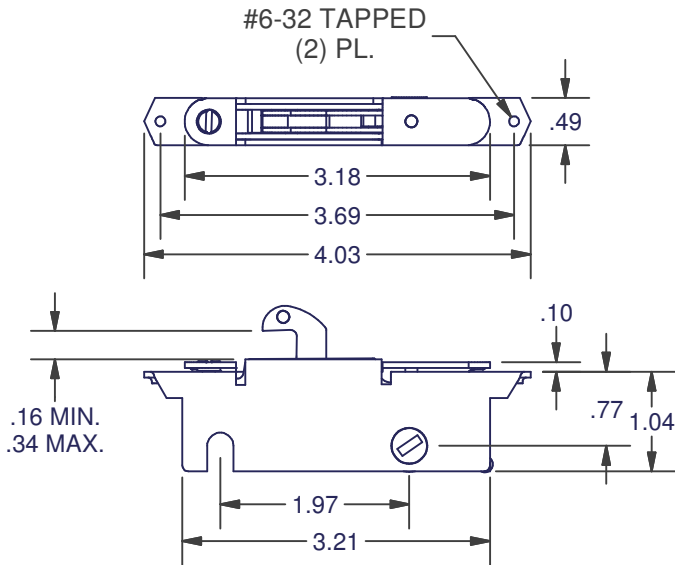

SLIDING DOOR LOCKS

537 SERIES

SINGLE POINT
BOX QTY: 100

LOCK & INSTALLATION SCREWS	
MATERIAL	ITEM #
STEEL	ADH-3010-00
STAINLESS STEEL	ADH-3010-84

LOCK ONLY	
MATERIAL	ITEM #
STEEL	537
STAINLESS STEEL	537-84

555 SERIES

SINGLE POINT
BOX QTY: 100

LOCK & INSTALLATION SCREWS	
MATERIAL	ITEM #
STEEL	ADH-3009-00
STAINLESS STEEL	ADH-3009-84

LOCK ONLY	
MATERIAL	ITEM #
STEEL	555
STAINLESS STEEL	555-84

555 SERIES = 537 LOCK + 1912 PLATE
- SEE 537 LOCK FOR DIMENSIONS

DIMENSIONS ARE FOR REFERENCE ONLY AND ARE IN INCHES UNLESS OTHERWISE NOTED.
CONTACT OUR ENGINEERING DEPARTMENT WITH SPECIFIC APPLICATION QUESTIONS OR REQUIREMENTS.
NOT ALL COMBINATIONS LISTED ARE CURRENTLY STOCKED, EXTRA LEAD TIME MAY BE REQUIRED.