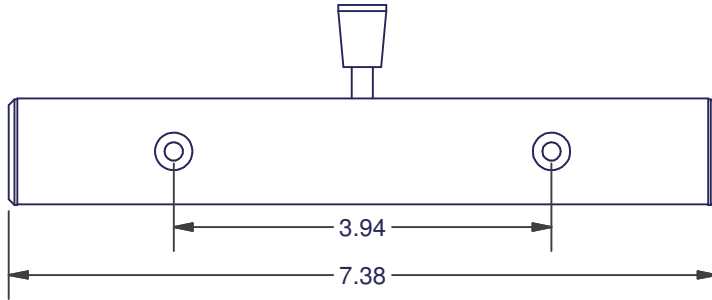

# SLIDING SCREEN DOOR

**HANDLE  
2234 SERIES**

FINISH	ITEM #
WHITE	2234-10SW

DIMENSIONS ARE FOR REFERENCE ONLY AND ARE IN INCHES UNLESS OTHERWISE NOTED.  
CONTACT OUR ENGINEERING DEPARTMENT WITH SPECIFIC APPLICATION QUESTIONS OR REQUIREMENTS.  
NOT ALL COMBINATIONS LISTED ARE CURRENTLY STOCKED, EXTRA LEAD TIME MAY BE REQUIRED.