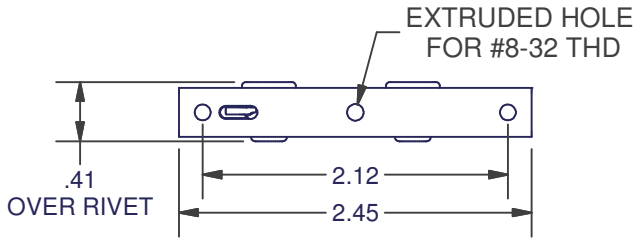

SLIDING SCREEN DOOR

ROLLERS 4651 SERIES

ITEM #	HOUSING MATERIAL	WHEEL DIA.	BEARING MATERIAL
4651 - 1063	S	1.25	S
4651 - 10SS	SS	1.25	SS

4652 SERIES

ITEM #	HOUSING MATERIAL	WHEEL DIA.	BEARING MATERIAL
4652 - 1063	S	1.25	S
4652 - 10SS	SS	1.25	SS

DIMENSIONS ARE FOR REFERENCE ONLY AND ARE IN INCHES UNLESS OTHERWISE NOTED.
CONTACT OUR ENGINEERING DEPARTMENT WITH SPECIFIC APPLICATION QUESTIONS OR REQUIREMENTS.
NOT ALL COMBINATIONS LISTED ARE CURRENTLY STOCKED, EXTRA LEAD TIME MAY BE REQUIRED.