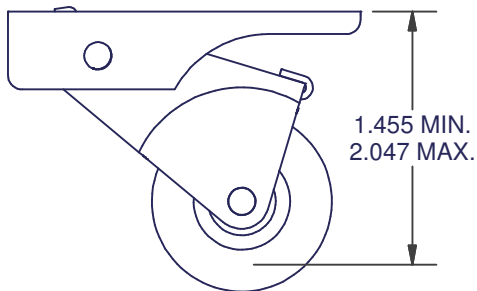

SLIDING SCREEN DOOR

ROLLERS 4651 SERIES

ITEM #	HOUSING MATERIAL	WHEEL DIA.	BEARING MATERIAL
4651 - 1063	S	1.25	S
4651 - 10SS	SS	1.25	SS

4652 SERIES

ITEM #	HOUSING MATERIAL	WHEEL DIA.	BEARING MATERIAL
4652 - 1063	S	1.25	S
4652 - 10SS	SS	1.25	SS

DIMENSIONS ARE FOR REFERENCE ONLY AND ARE IN INCHES UNLESS OTHERWISE NOTED.
CONTACT OUR ENGINEERING DEPARTMENT WITH SPECIFIC APPLICATION QUESTIONS OR REQUIREMENTS.
NOT ALL COMBINATIONS LISTED ARE CURRENTLY STOCKED, EXTRA LEAD TIME MAY BE REQUIRED.