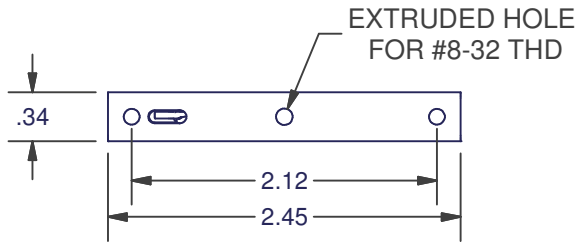

SLIDING SCREEN DOOR

ROLLERS 4651 SERIES

ITEM #	HOUSING MATERIAL	WHEEL DIA.	BEARING MATERIAL
4651 - 1063	S	1.25	S
4651 - 10SS	SS	1.25	SS

4652 SERIES

ITEM #	HOUSING MATERIAL	WHEEL DIA.	BEARING MATERIAL
4652 - 1063	S	1.25	S
4652 - 10SS	SS	1.25	SS

DIMENSIONS ARE FOR REFERENCE ONLY AND ARE IN INCHES UNLESS OTHERWISE NOTED.
CONTACT OUR ENGINEERING DEPARTMENT WITH SPECIFIC APPLICATION QUESTIONS OR REQUIREMENTS.
NOT ALL COMBINATIONS LISTED ARE CURRENTLY STOCKED, EXTRA LEAD TIME MAY BE REQUIRED.