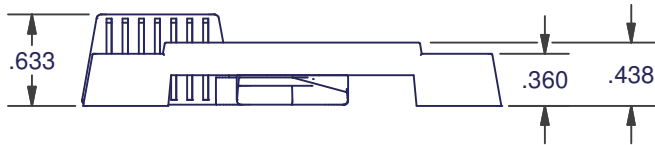

SWEEP LOCKS

117 SERIES

LEFT HAND

RIGHT HAND

MATERIAL: POLYCARBONATE

AMESBURY ITEM #		REFERENCE ITEM #		DIM A	DIM B	COLOR
LEFT HANDE	RIGHT HAND	LEFT HANDE	RIGHT HAND			
400076	400077	117-130-1-LH	117-130-1-RH	0.375	0.130	WHITE
		117-130-2-LH	117-130-2-RH	0.375	0.130	BLACK
		117-130-3-LH	117-130-3-RH	0.375	0.130	GRAY
		117-130-4-LH	117-130-4-RH	0.375	0.130	TAN
400080	400081	117-160-1-LH	117-160-1-RH	0.365	0.160	WHITE
		117-160-2-LH	117-160-2-RH	0.365	0.160	BLACK
		117-160-3-LH	117-160-3-RH	0.365	0.160	GRAY
		117-160-4-LH	117-160-4-RH	0.365	0.160	TAN

DIMENSIONS ARE FOR REFERENCE ONLY AND ARE IN INCHES UNLESS OTHERWISE NOTED.
 CONTACT OUR ENGINEERING DEPARTMENT WITH SPECIFIC APPLICATION QUESTIONS OR REQUIREMENTS.
 NOT ALL COMBINATIONS LISTED ARE CURRENTLY STOCKED, EXTRA LEAD TIME MAY BE REQUIRED.