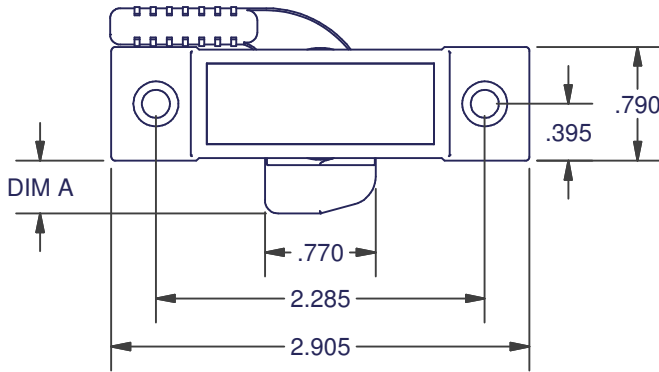

SWEEP LOCKS

117 SERIES

LEFT HAND

RIGHT HAND

MATERIAL: POLYCARBONATE

AMESBURY ITEM #		REFERENCE ITEM #		DIM A	DIM B	COLOR
LEFT HANDE	RIGHT HAND	LEFT HANDE	RIGHT HAND			
400076	400077	117-130-1-LH	117-130-1-RH	0.375	0.130	WHITE
		117-130-2-LH	117-130-2-RH	0.375	0.130	BLACK
		117-130-3-LH	117-130-3-RH	0.375	0.130	GRAY
		117-130-4-LH	117-130-4-RH	0.375	0.130	TAN
400080	400081	117-160-1-LH	117-160-1-RH	0.365	0.160	WHITE
		117-160-2-LH	117-160-2-RH	0.365	0.160	BLACK
		117-160-3-LH	117-160-3-RH	0.365	0.160	GRAY
		117-160-4-LH	117-160-4-RH	0.365	0.160	TAN

DIMENSIONS ARE FOR REFERENCE ONLY AND ARE IN INCHES UNLESS OTHERWISE NOTED.
 CONTACT OUR ENGINEERING DEPARTMENT WITH SPECIFIC APPLICATION QUESTIONS OR REQUIREMENTS.
 NOT ALL COMBINATIONS LISTED ARE CURRENTLY STOCKED, EXTRA LEAD TIME MAY BE REQUIRED.