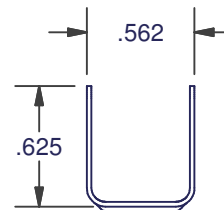

TAKE-OUT BALANCE - SIDELOAD B&T

177 SERIES

- AAMA 902-07 CERTIFIED
- FULL TRAVEL UP TO 45 LBS SASH

DIMENSIONS ARE FOR REFERENCE ONLY AND ARE IN INCHES UNLESS OTHERWISE NOTED.
CONTACT OUR ENGINEERING DEPARTMENT WITH SPECIFIC APPLICATION QUESTIONS OR REQUIREMENTS.
NOT ALL COMBINATIONS LISTED ARE CURRENTLY STOCKED, EXTRA LEAD TIME MAY BE REQUIRED.