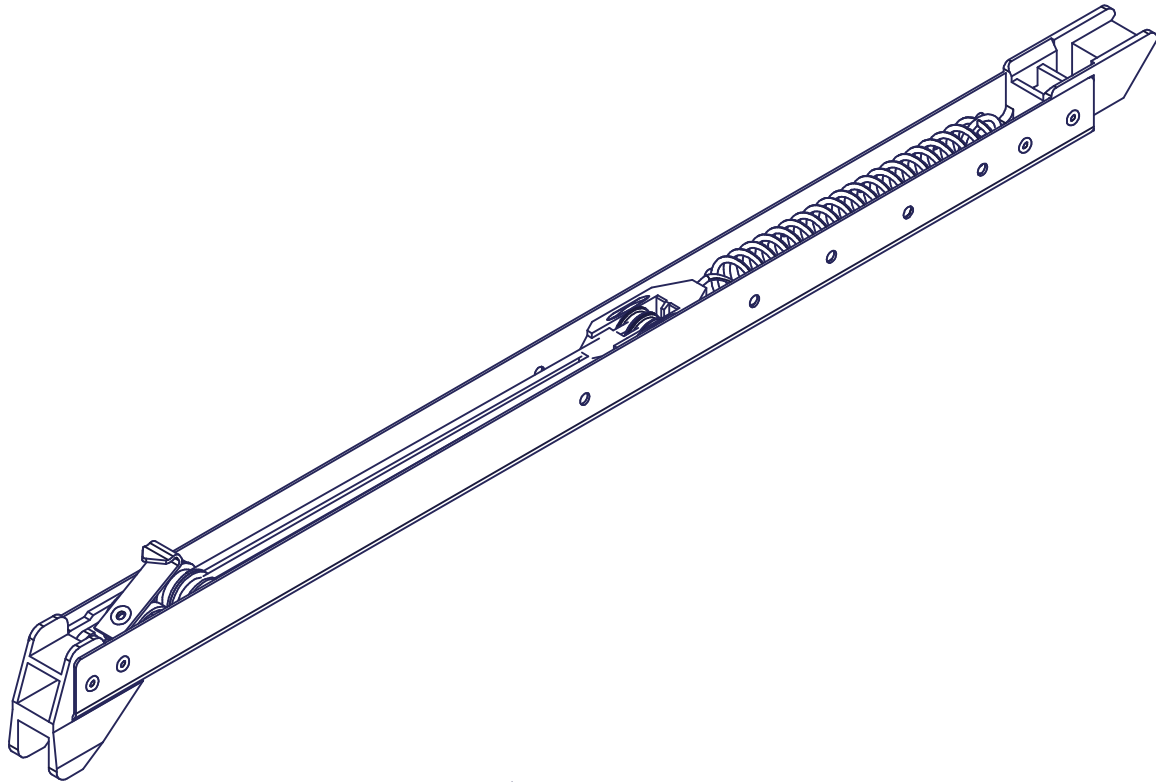

TAKE-OUT BALANCE - SIDELOAD B&T

177 SERIES

- AAMA 902-07 CERTIFIED
- FULL TRAVEL UP TO 45 LBS SASH

DIMENSIONS ARE FOR REFERENCE ONLY AND ARE IN INCHES UNLESS OTHERWISE NOTED.
CONTACT OUR ENGINEERING DEPARTMENT WITH SPECIFIC APPLICATION QUESTIONS OR REQUIREMENTS.
NOT ALL COMBINATIONS LISTED ARE CURRENTLY STOCKED, EXTRA LEAD TIME MAY BE REQUIRED.