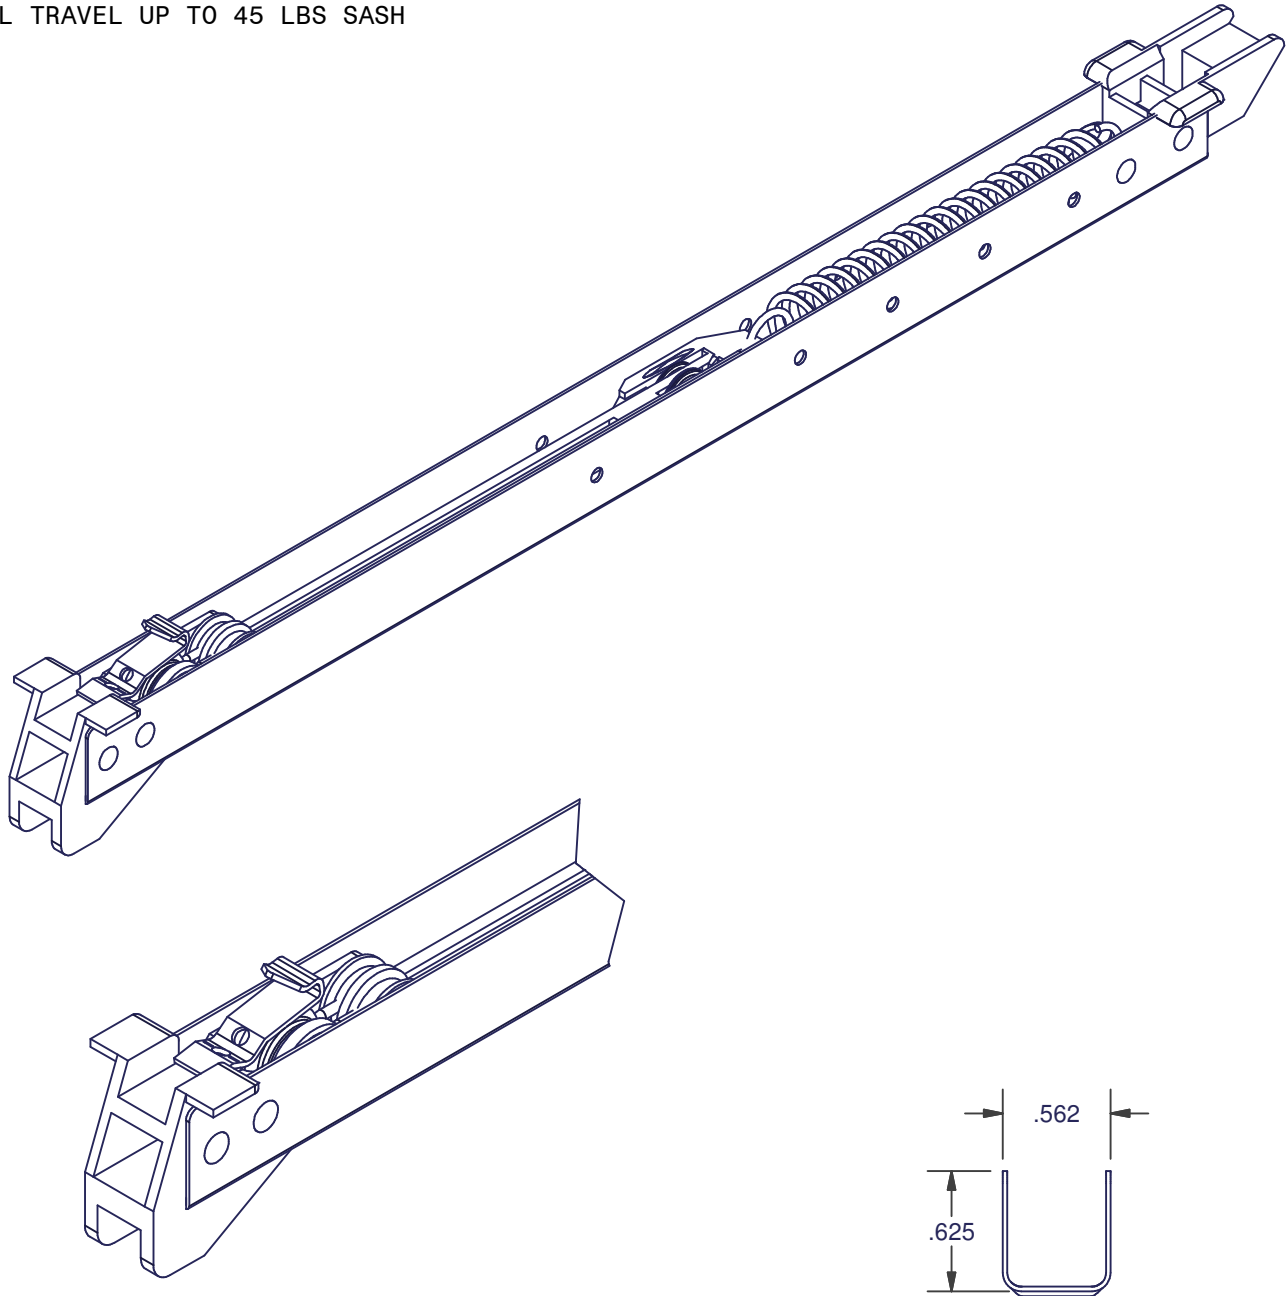

TAKE-OUT BALANCE - SIDELOAD B&T

186 SERIES

- AAMA 902-07 CERTIFIED
- FULL TRAVEL UP TO 45 LBS SASH

DIMENSIONS ARE FOR REFERENCE ONLY AND ARE IN INCHES UNLESS OTHERWISE NOTED.
CONTACT OUR ENGINEERING DEPARTMENT WITH SPECIFIC APPLICATION QUESTIONS OR REQUIREMENTS.
NOT ALL COMBINATIONS LISTED ARE CURRENTLY STOCKED, EXTRA LEAD TIME MAY BE REQUIRED.