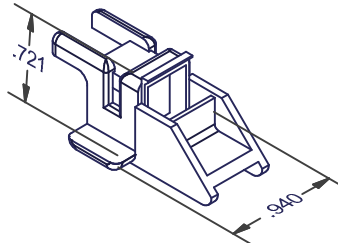

TAKE-OUT BALANCE ACCESSORIES

TOP GUIDES

103F = NATURAL
103B = BLACK

104F = WINGED

11444 = WINGED

12288 = WINGED
EXTENDED TRAVEL / RIVET FREE

12299
EXTENDED TRAVEL / RIVET FREE

BOTTOM GUIDES

101F

110F = WINGED

115F

118F

126

129 = WINGED

DIMENSIONS ARE FOR REFERENCE ONLY AND ARE IN INCHES UNLESS OTHERWISE NOTED.
CONTACT OUR ENGINEERING DEPARTMENT WITH SPECIFIC APPLICATION QUESTIONS OR REQUIREMENTS.
NOT ALL COMBINATIONS LISTED ARE CURRENTLY STOCKED, EXTRA LEAD TIME MAY BE REQUIRED.

TAKE-OUT BALANCE ACCESSORIES

BOTTOM GUIDES

2266
EXTENDED TRAVEL / RIVETED

3366 = WINGED
EXTENDED TRAVEL / RIVETED

33700 = WINGED
EXTENDED TRAVEL / RIVETED

42800 = WINGED
EXTENDED TRAVEL / RIVETED

14490 = WINGED
EXTENDED TRAVEL
RIVETED OR RIVET FREE