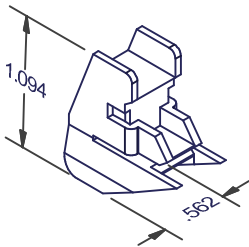

TAKE-OUT BALANCE ACCESSORIES

TOP GUIDES

103F = NATURAL
103B = BLACK

104F = WINGED

11444 = WINGED

12288 = WINGED
EXTENDED TRAVEL / RIVET FREE

12299
EXTENDED TRAVEL / RIVET FREE

BOTTOM GUIDES

101F

110F = WINGED

115F

118F

126

129 = WINGED

DIMENSIONS ARE FOR REFERENCE ONLY AND ARE IN INCHES UNLESS OTHERWISE NOTED.
CONTACT OUR ENGINEERING DEPARTMENT WITH SPECIFIC APPLICATION QUESTIONS OR REQUIREMENTS.
NOT ALL COMBINATIONS LISTED ARE CURRENTLY STOCKED, EXTRA LEAD TIME MAY BE REQUIRED.

TAKE-OUT BALANCE ACCESSORIES

BOTTOM GUIDES

2266
EXTENDED TRAVEL / RIVETED

3366 = WINGED
EXTENDED TRAVEL / RIVETED

33700 = WINGED
EXTENDED TRAVEL / RIVETED

42800 = WINGED
EXTENDED TRAVEL / RIVETED

14490 = WINGED
EXTENDED TRAVEL
RIVETED OR RIVET FREE