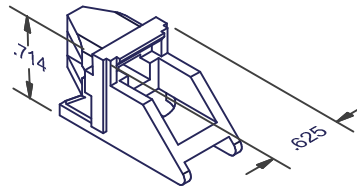

TAKE-OUT BALANCE ACCESSORIES

TOP GUIDES

103F = NATURAL
103B = BLACK

104F = WINGED

11444 = WINGED

12288 = WINGED
EXTENDED TRAVEL / RIVET FREE

12299
EXTENDED TRAVEL / RIVET FREE

BOTTOM GUIDES

101F

110F = WINGED

115F

118F

126

129 = WINGED

DIMENSIONS ARE FOR REFERENCE ONLY AND ARE IN INCHES UNLESS OTHERWISE NOTED.
CONTACT OUR ENGINEERING DEPARTMENT WITH SPECIFIC APPLICATION QUESTIONS OR REQUIREMENTS.
NOT ALL COMBINATIONS LISTED ARE CURRENTLY STOCKED, EXTRA LEAD TIME MAY BE REQUIRED.

TAKE-OUT BALANCE ACCESSORIES

BOTTOM GUIDES

2266
EXTENDED TRAVEL / RIVETED

3366 = WINGED
EXTENDED TRAVEL / RIVETED

33700 = WINGED
EXTENDED TRAVEL / RIVETED

42800 = WINGED
EXTENDED TRAVEL / RIVETED

14490 = WINGED
EXTENDED TRAVEL
RIVETED OR RIVET FREE

14695 = FUSED ROLLER
EXTENDED TRAVEL
RIVETED OR RIVET FREE

16820
EXTENDED TRAVEL / RIVET FREE

18804 = FUSED ROLLER
19604 = NON FUSED ROLLER
EXTENDED TRAVEL / RIVET FREE

DIMENSIONS ARE FOR REFERENCE ONLY AND ARE IN INCHES UNLESS OTHERWISE NOTED.
CONTACT OUR ENGINEERING DEPARTMENT WITH SPECIFIC APPLICATION QUESTIONS OR REQUIREMENTS.
NOT ALL COMBINATIONS LISTED ARE CURRENTLY STOCKED, EXTRA LEAD TIME MAY BE REQUIRED.