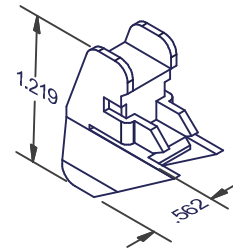

TAKE-OUT BALANCE ACCESSORIES

TOP GUIDES

103F = NATURAL
103B = BLACK

104F = WINGED

11444 = WINGED

12288 = WINGED
EXTENDED TRAVEL / RIVET FREE

12299
EXTENDED TRAVEL / RIVET FREE

BOTTOM GUIDES

101F

110F = WINGED

115F

118F

126

129 = WINGED

DIMENSIONS ARE FOR REFERENCE ONLY AND ARE IN INCHES UNLESS OTHERWISE NOTED.
CONTACT OUR ENGINEERING DEPARTMENT WITH SPECIFIC APPLICATION QUESTIONS OR REQUIREMENTS.
NOT ALL COMBINATIONS LISTED ARE CURRENTLY STOCKED, EXTRA LEAD TIME MAY BE REQUIRED.

TAKE-OUT BALANCE ACCESSORIES

BOTTOM GUIDES

2266
EXTENDED TRAVEL / RIVETED

3366 = WINGED
EXTENDED TRAVEL / RIVETED

33700 = WINGED
EXTENDED TRAVEL / RIVETED

42800 = WINGED
EXTENDED TRAVEL / RIVETED

14490 = WINGED
EXTENDED TRAVEL
RIVETED OR RIVET FREE