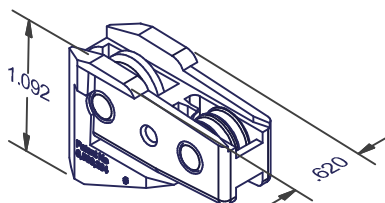

TAKE-OUT BALANCE ACCESSORIES

BOTTOM GUIDES

2266
EXTENDED TRAVEL / RIVETED

3366 = WINGED
EXTENDED TRAVEL / RIVETED

33700 = WINGED
EXTENDED TRAVEL / RIVETED

42800 = WINGED
EXTENDED TRAVEL / RIVETED

14490 = WINGED
EXTENDED TRAVEL
RIVETED OR RIVET FREE

14495
EXTENDED TRAVEL
RIVETED OR RIVET FREE

14660 = WINGED / FUSED ROLLER
EXTENDED TRAVEL / RIVET FREE

14665 = FUSED ROLLER
EXTENDED TRAVEL / RIVET FREE

14690 = FUSED ROLLER
EXTENDED TRAVEL
RIVETED OR RIVET FREE

14695 = FUSED ROLLER
EXTENDED TRAVEL
RIVETED OR RIVET FREE

16820
EXTENDED TRAVEL / RIVET FREE

18804 = FUSED ROLLER
19604 = NON FUSED ROLLER
EXTENDED TRAVEL / RIVET FREE

DIMENSIONS ARE FOR REFERENCE ONLY AND ARE IN INCHES UNLESS OTHERWISE NOTED.
CONTACT OUR ENGINEERING DEPARTMENT WITH SPECIFIC APPLICATION QUESTIONS OR REQUIREMENTS.
NOT ALL COMBINATIONS LISTED ARE CURRENTLY STOCKED, EXTRA LEAD TIME MAY BE REQUIRED.