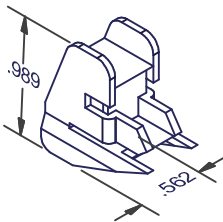

TAKE-OUT BALANCE ACCESSORIES

TOP GUIDES

103F = NATURAL
103B = BLACK

104F = WINGED

11444 = WINGED

12288 = WINGED
EXTENDED TRAVEL / RIVET FREE

12299
EXTENDED TRAVEL / RIVET FREE

BOTTOM GUIDES

101F

110F = WINGED

115F

118F

126

129 = WINGED

DIMENSIONS ARE FOR REFERENCE ONLY AND ARE IN INCHES UNLESS OTHERWISE NOTED.
CONTACT OUR ENGINEERING DEPARTMENT WITH SPECIFIC APPLICATION QUESTIONS OR REQUIREMENTS.
NOT ALL COMBINATIONS LISTED ARE CURRENTLY STOCKED, EXTRA LEAD TIME MAY BE REQUIRED.

TAKE-OUT BALANCE ACCESSORIES

BOTTOM GUIDES

2266
EXTENDED TRAVEL / RIVETED

3366 = WINGED
EXTENDED TRAVEL / RIVETED

33700 = WINGED
EXTENDED TRAVEL / RIVETED

42800 = WINGED
EXTENDED TRAVEL / RIVETED

14490 = WINGED
EXTENDED TRAVEL
RIVETED OR RIVET FREE