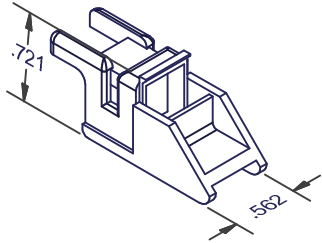

TAKE-OUT BALANCE ACCESSORIES

TOP GUIDES

103F = NATURAL
103B = BLACK

104F = WINGED

11444 = WINGED

12288 = WINGED
EXTENDED TRAVEL / RIVET FREE

12299
EXTENDED TRAVEL / RIVET FREE

BOTTOM GUIDES

101F

110F = WINGED

115F

118F

126

129 = WINGED

DIMENSIONS ARE FOR REFERENCE ONLY AND ARE IN INCHES UNLESS OTHERWISE NOTED.
CONTACT OUR ENGINEERING DEPARTMENT WITH SPECIFIC APPLICATION QUESTIONS OR REQUIREMENTS.
NOT ALL COMBINATIONS LISTED ARE CURRENTLY STOCKED, EXTRA LEAD TIME MAY BE REQUIRED.

TAKE-OUT BALANCE ACCESSORIES

BOTTOM GUIDES

2266
EXTENDED TRAVEL / RIVETED

3366 = WINGED
EXTENDED TRAVEL / RIVETED

33700 = WINGED
EXTENDED TRAVEL / RIVETED

42800 = WINGED
EXTENDED TRAVEL / RIVETED

14490 = WINGED
EXTENDED TRAVEL
RIVETED OR RIVET FREE