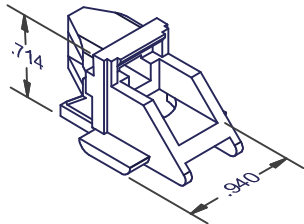

TAKE-OUT BALANCE ACCESSORIES

TOP GUIDES

103F = NATURAL
103B = BLACK

104F = WINGED

11444 = WINGED

12288 = WINGED
EXTENDED TRAVEL / RIVET FREE

12299
EXTENDED TRAVEL / RIVET FREE

BOTTOM GUIDES

101F

110F = WINGED

115F

118F

126

129 = WINGED

DIMENSIONS ARE FOR REFERENCE ONLY AND ARE IN INCHES UNLESS OTHERWISE NOTED.
CONTACT OUR ENGINEERING DEPARTMENT WITH SPECIFIC APPLICATION QUESTIONS OR REQUIREMENTS.
NOT ALL COMBINATIONS LISTED ARE CURRENTLY STOCKED, EXTRA LEAD TIME MAY BE REQUIRED.

TAKE-OUT BALANCE ACCESSORIES

BOTTOM GUIDES

2266
EXTENDED TRAVEL / RIVETED

3366 = WINGED
EXTENDED TRAVEL / RIVETED

33700 = WINGED
EXTENDED TRAVEL / RIVETED

42800 = WINGED
EXTENDED TRAVEL / RIVETED

14490 = WINGED
EXTENDED TRAVEL
RIVETED OR RIVET FREE

14695 = FUSED ROLLER
EXTENDED TRAVEL
RIVETED OR RIVET FREE

16820
EXTENDED TRAVEL / RIVET FREE

18804 = FUSED ROLLER
19604 = NON FUSED ROLLER
EXTENDED TRAVEL / RIVET FREE

DIMENSIONS ARE FOR REFERENCE ONLY AND ARE IN INCHES UNLESS OTHERWISE NOTED.
CONTACT OUR ENGINEERING DEPARTMENT WITH SPECIFIC APPLICATION QUESTIONS OR REQUIREMENTS.
NOT ALL COMBINATIONS LISTED ARE CURRENTLY STOCKED, EXTRA LEAD TIME MAY BE REQUIRED.