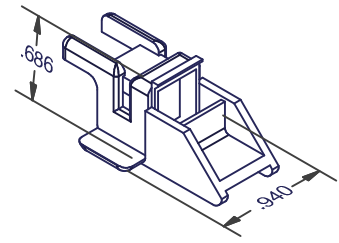

TAKE-OUT BALANCE ACCESSORIES

TOP GUIDES

103F = NATURAL
103B = BLACK

104F = WINGED

11444 = WINGED

12288 = WINGED
EXTENDED TRAVEL / RIVET FREE

12299
EXTENDED TRAVEL / RIVET FREE

BOTTOM GUIDES

101F

110F = WINGED

115F

118F

126

129 = WINGED

DIMENSIONS ARE FOR REFERENCE ONLY AND ARE IN INCHES UNLESS OTHERWISE NOTED.
CONTACT OUR ENGINEERING DEPARTMENT WITH SPECIFIC APPLICATION QUESTIONS OR REQUIREMENTS.
NOT ALL COMBINATIONS LISTED ARE CURRENTLY STOCKED, EXTRA LEAD TIME MAY BE REQUIRED.

TAKE-OUT BALANCE ACCESSORIES

BOTTOM GUIDES

2266
EXTENDED TRAVEL / RIVETED

3366 = WINGED
EXTENDED TRAVEL / RIVETED

33700 = WINGED
EXTENDED TRAVEL / RIVETED

42800 = WINGED
EXTENDED TRAVEL / RIVETED

14490 = WINGED
EXTENDED TRAVEL
RIVETED OR RIVET FREE

14695 = FUSED ROLLER
EXTENDED TRAVEL
RIVETED OR RIVET FREE

16820
EXTENDED TRAVEL / RIVET FREE

18804 = FUSED ROLLER
19604 = NON FUSED ROLLER
EXTENDED TRAVEL / RIVET FREE

DIMENSIONS ARE FOR REFERENCE ONLY AND ARE IN INCHES UNLESS OTHERWISE NOTED.
CONTACT OUR ENGINEERING DEPARTMENT WITH SPECIFIC APPLICATION QUESTIONS OR REQUIREMENTS.
NOT ALL COMBINATIONS LISTED ARE CURRENTLY STOCKED, EXTRA LEAD TIME MAY BE REQUIRED.