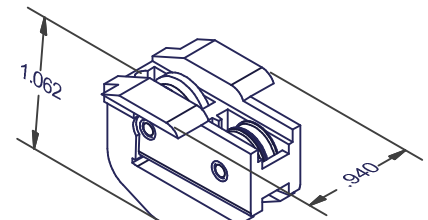

TAKE-OUT BALANCE ACCESSORIES

BOTTOM GUIDES

2266
EXTENDED TRAVEL / RIVETED

3366 = WINGED
EXTENDED TRAVEL / RIVETED

33700 = WINGED
EXTENDED TRAVEL / RIVETED

42800 = WINGED
EXTENDED TRAVEL / RIVETED

14490 = WINGED
EXTENDED TRAVEL
RIVETED OR RIVET FREE

14495
EXTENDED TRAVEL
RIVETED OR RIVET FREE

14660 = WINGED / FUSED ROLLER
EXTENDED TRAVEL / RIVET FREE

14665 = FUSED ROLLER
EXTENDED TRAVEL / RIVET FREE

14690 = FUSED ROLLER
EXTENDED TRAVEL
RIVETED OR RIVET FREE

14695 = FUSED ROLLER
EXTENDED TRAVEL
RIVETED OR RIVET FREE

16820
EXTENDED TRAVEL / RIVET FREE

18804 = FUSED ROLLER
19604 = NON FUSED ROLLER
EXTENDED TRAVEL / RIVET FREE

DIMENSIONS ARE FOR REFERENCE ONLY AND ARE IN INCHES UNLESS OTHERWISE NOTED.
CONTACT OUR ENGINEERING DEPARTMENT WITH SPECIFIC APPLICATION QUESTIONS OR REQUIREMENTS.
NOT ALL COMBINATIONS LISTED ARE CURRENTLY STOCKED, EXTRA LEAD TIME MAY BE REQUIRED.