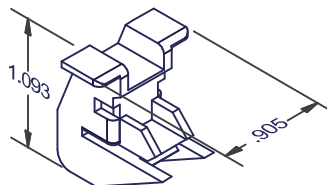

TAKE-OUT BALANCE ACCESSORIES

TOP GUIDES

103F = NATURAL
103B = BLACK

104F = WINGED

11444 = WINGED

12288 = WINGED
EXTENDED TRAVEL / RIVET FREE

12299
EXTENDED TRAVEL / RIVET FREE

BOTTOM GUIDES

101F

110F = WINGED

115F

118F

126

129 = WINGED

DIMENSIONS ARE FOR REFERENCE ONLY AND ARE IN INCHES UNLESS OTHERWISE NOTED.
CONTACT OUR ENGINEERING DEPARTMENT WITH SPECIFIC APPLICATION QUESTIONS OR REQUIREMENTS.
NOT ALL COMBINATIONS LISTED ARE CURRENTLY STOCKED, EXTRA LEAD TIME MAY BE REQUIRED.

TAKE-OUT BALANCE ACCESSORIES

BOTTOM GUIDES

2266
EXTENDED TRAVEL / RIVETED

3366 = WINGED
EXTENDED TRAVEL / RIVETED

33700 = WINGED
EXTENDED TRAVEL / RIVETED

42800 = WINGED
EXTENDED TRAVEL / RIVETED

14490 = WINGED
EXTENDED TRAVEL
RIVETED OR RIVET FREE