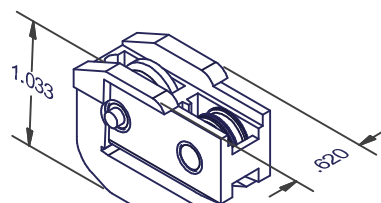

TAKE-OUT BALANCE ACCESSORIES

BOTTOM GUIDES

2266
EXTENDED TRAVEL / RIVETED

3366 = WINGED
EXTENDED TRAVEL / RIVETED

33700 = WINGED
EXTENDED TRAVEL / RIVETED

42800 = WINGED
EXTENDED TRAVEL / RIVETED

14490 = WINGED
EXTENDED TRAVEL
RIVETED OR RIVET FREE

14495
EXTENDED TRAVEL
RIVETED OR RIVET FREE

14660 = WINGED / FUSED ROLLER
EXTENDED TRAVEL / RIVET FREE

14665 = FUSED ROLLER
EXTENDED TRAVEL / RIVET FREE

14690 = FUSED ROLLER
EXTENDED TRAVEL
RIVETED OR RIVET FREE

14695 = FUSED ROLLER
EXTENDED TRAVEL
RIVETED OR RIVET FREE

16820
EXTENDED TRAVEL / RIVET FREE

18804 = FUSED ROLLER
19604 = NON FUSED ROLLER
EXTENDED TRAVEL / RIVET FREE

DIMENSIONS ARE FOR REFERENCE ONLY AND ARE IN INCHES UNLESS OTHERWISE NOTED.
CONTACT OUR ENGINEERING DEPARTMENT WITH SPECIFIC APPLICATION QUESTIONS OR REQUIREMENTS.
NOT ALL COMBINATIONS LISTED ARE CURRENTLY STOCKED, EXTRA LEAD TIME MAY BE REQUIRED.