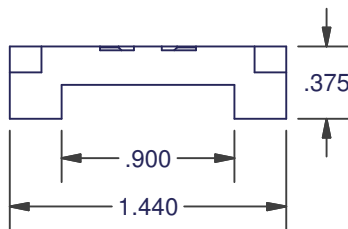

WEEPSLOTS

132 SERIES

132 DOOR

100 OR 170 COVER

MATERIAL: NYLON

AMESBURY ITEM #	REFERENCE ITEM #	DIM A	COLOR
265101	132-100-1A	0.100	WHITE
	132-100-2	0.100	BLACK
	132-100-4	0.100	TAN
	132-100-7	0.100	DARK BROWN
265183	132-170-1A	0.170	WHITE
	132-170-2	0.170	BLACK
	132-170-4	0.170	TAN
	132-170-7	0.170	DARK BROWN

DIMENSIONS ARE FOR REFERENCE ONLY AND ARE IN INCHES UNLESS OTHERWISE NOTED.
 CONTACT OUR ENGINEERING DEPARTMENT WITH SPECIFIC APPLICATION QUESTIONS OR REQUIREMENTS.
 NOT ALL COMBINATIONS LISTED ARE CURRENTLY STOCKED, EXTRA LEAD TIME MAY BE REQUIRED.