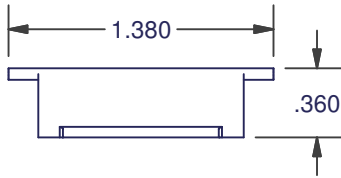

WEEPSLOTS

132 SERIES

132 DOOR

100 OR 170 COVER

MATERIAL: NYLON

AMESBURY ITEM #	REFERENCE ITEM #	DIM A	COLOR
265101	132-100-1A	0.100	WHITE
	132-100-2	0.100	BLACK
	132-100-4	0.100	TAN
	132-100-7	0.100	DARK BROWN
265183	132-170-1A	0.170	WHITE
	132-170-2	0.170	BLACK
	132-170-4	0.170	TAN
	132-170-7	0.170	DARK BROWN

DIMENSIONS ARE FOR REFERENCE ONLY AND ARE IN INCHES UNLESS OTHERWISE NOTED.
 CONTACT OUR ENGINEERING DEPARTMENT WITH SPECIFIC APPLICATION QUESTIONS OR REQUIREMENTS.
 NOT ALL COMBINATIONS LISTED ARE CURRENTLY STOCKED, EXTRA LEAD TIME MAY BE REQUIRED.