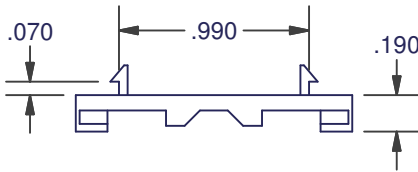

WEEPSLOTS

132 SERIES

132 DOOR

100 OR 170 COVER

MATERIAL: NYLON

AMESBURY ITEM #	REFERENCE ITEM #	DIM A	COLOR
265101	132-100-1A	0.100	WHITE
	132-100-2	0.100	BLACK
	132-100-4	0.100	TAN
	132-100-7	0.100	DARK BROWN
265183	132-170-1A	0.170	WHITE
	132-170-2	0.170	BLACK
	132-170-4	0.170	TAN
	132-170-7	0.170	DARK BROWN

DIMENSIONS ARE FOR REFERENCE ONLY AND ARE IN INCHES UNLESS OTHERWISE NOTED.
 CONTACT OUR ENGINEERING DEPARTMENT WITH SPECIFIC APPLICATION QUESTIONS OR REQUIREMENTS.
 NOT ALL COMBINATIONS LISTED ARE CURRENTLY STOCKED, EXTRA LEAD TIME MAY BE REQUIRED.