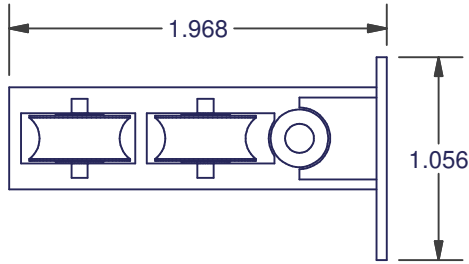

WINDOW ROLLERS

24-1000

AMESBURY ITEM #	REFERENCE ITEM #	MATERIAL		
		HOUSING	ROLLER	AXLE
255267	24-1000L	NYLON NATURAL	ACETAL	STAINLESS STEEL
255268	24-1000R	NYLON NATURAL	ACETAL	STAINLESS STEEL

* LEFT HAND SHOWN
RIGHT HAND MIRROR IMAGE