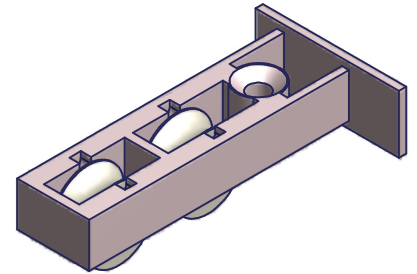

WINDOW ROLLERS

24-1000

AMESBURY ITEM #	REFERENCE ITEM #	MATERIAL		
		HOUSING	ROLLER	AXLE
255267	24-1000L	NYLON NATURAL	ACETAL	STAINLESS STEEL
255268	24-1000R	NYLON NATURAL	ACETAL	STAINLESS STEEL

* LEFT HAND SHOWN
RIGHT HAND MIRROR IMAGE