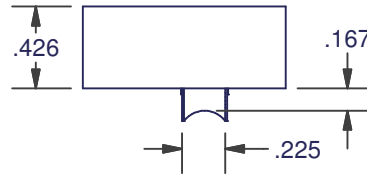

WINDOW ROLLERS

24-1000

AMESBURY ITEM #	REFERENCE ITEM #	MATERIAL		
		HOUSING	ROLLER	AXLE
255267	24-1000L	NYLON NATURAL	ACETAL	STAINLESS STEEL
255268	24-1000R	NYLON NATURAL	ACETAL	STAINLESS STEEL

* LEFT HAND SHOWN
RIGHT HAND MIRROR IMAGE