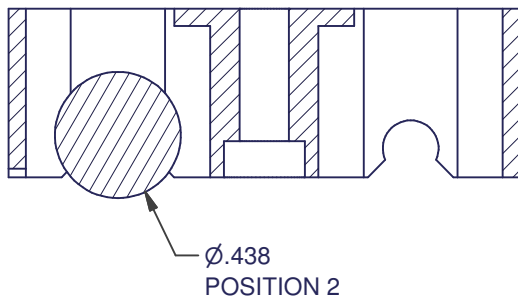

WINDOW ROLLERS

4235

AMESBURY ITEM #	REFERENCE ITEM #	ROLLER QTY	ROLLER POSITION	MATERIAL		
				HOUSING	ROLLER	AXLE
140237	4235-1000B-2	1	2	15% GF NYLON	BRASS	INTEGRAL TO ROLLER
140238	4235-1000B-1	1	1	15% GF NYLON	BRASS	INTEGRAL TO ROLLER

DIMENSIONS ARE FOR REFERENCE ONLY AND ARE IN INCHES UNLESS OTHERWISE NOTED.
 CONTACT OUR ENGINEERING DEPARTMENT WITH SPECIFIC APPLICATION QUESTIONS OR REQUIREMENTS.
 NOT ALL COMBINATIONS LISTED ARE CURRENTLY STOCKED, EXTRA LEAD TIME MAY BE REQUIRED.