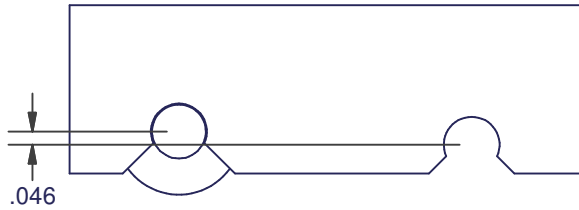

WINDOW ROLLERS

4235

AMESBURY ITEM #	REFERENCE ITEM #	ROLLER QTY	ROLLER POSITION	MATERIAL		
				HOUSING	ROLLER	AXLE
140237	4235-1000B-2	1	2	15% GF NYLON	BRASS	INTEGRAL TO ROLLER
140238	4235-1000B-1	1	1	15% GF NYLON	BRASS	INTEGRAL TO ROLLER

DIMENSIONS ARE FOR REFERENCE ONLY AND ARE IN INCHES UNLESS OTHERWISE NOTED.
 CONTACT OUR ENGINEERING DEPARTMENT WITH SPECIFIC APPLICATION QUESTIONS OR REQUIREMENTS.
 NOT ALL COMBINATIONS LISTED ARE CURRENTLY STOCKED, EXTRA LEAD TIME MAY BE REQUIRED.