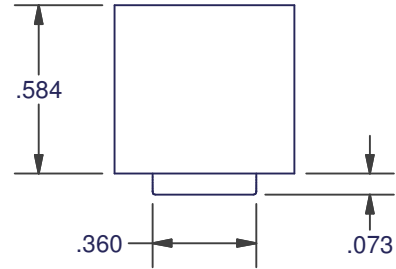

WINDOW ROLLERS

4235

AMESBURY ITEM #	REFERENCE ITEM #	ROLLER QTY	ROLLER POSITION	MATERIAL		
				HOUSING	ROLLER	AXLE
140237	4235-1000B-2	1	2	15% GF NYLON	BRASS	INTEGRAL TO ROLLER
140238	4235-1000B-1	1	1	15% GF NYLON	BRASS	INTEGRAL TO ROLLER

DIMENSIONS ARE FOR REFERENCE ONLY AND ARE IN INCHES UNLESS OTHERWISE NOTED.
 CONTACT OUR ENGINEERING DEPARTMENT WITH SPECIFIC APPLICATION QUESTIONS OR REQUIREMENTS.
 NOT ALL COMBINATIONS LISTED ARE CURRENTLY STOCKED, EXTRA LEAD TIME MAY BE REQUIRED.