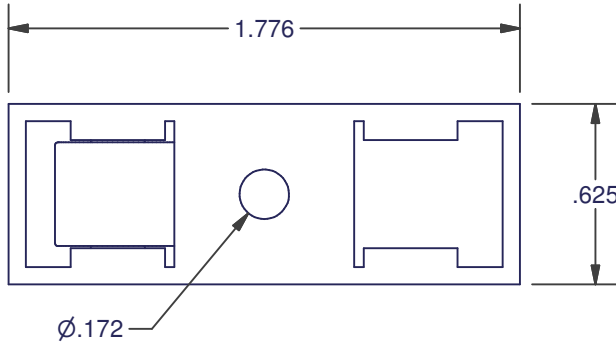

WINDOW ROLLERS

4235

AMESBURY ITEM #	REFERENCE ITEM #	ROLLER QTY	ROLLER POSITION	MATERIAL		
				HOUSING	ROLLER	AXLE
140237	4235-1000B-2	1	2	15% GF NYLON	BRASS	INTEGRAL TO ROLLER
140238	4235-1000B-1	1	1	15% GF NYLON	BRASS	INTEGRAL TO ROLLER

DIMENSIONS ARE FOR REFERENCE ONLY AND ARE IN INCHES UNLESS OTHERWISE NOTED.
 CONTACT OUR ENGINEERING DEPARTMENT WITH SPECIFIC APPLICATION QUESTIONS OR REQUIREMENTS.
 NOT ALL COMBINATIONS LISTED ARE CURRENTLY STOCKED, EXTRA LEAD TIME MAY BE REQUIRED.