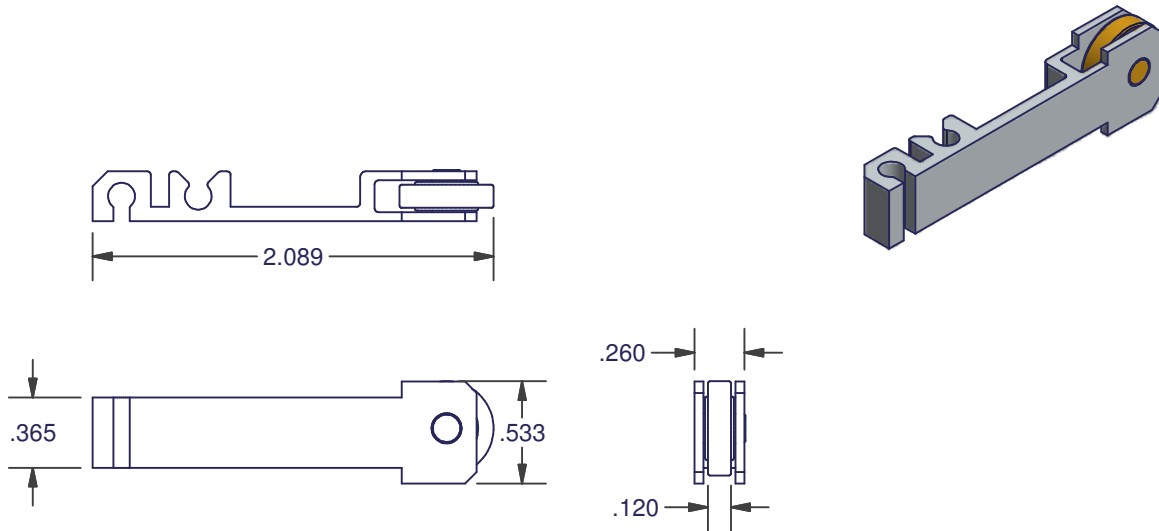

WINDOW ROLLERS

4261

AMESBURY ITEM #	REFERENCE ITEM #	MATERIAL		
		HOUSING	ROLLER	AXLE
400165	4261-1000-B	ALUMINUM EXTRUSION	BRASS	BRASS

4265

AMESBURY ITEM #	REFERENCE ITEM #	MATERIAL		
		HOUSING	ROLLER	AXLE
400167	4265-1000-B	ALUMINUM EXTRUSION	BRASS	BRASS

DIMENSIONS ARE FOR REFERENCE ONLY AND ARE IN INCHES UNLESS OTHERWISE NOTED.
 CONTACT OUR ENGINEERING DEPARTMENT WITH SPECIFIC APPLICATION QUESTIONS OR REQUIREMENTS.
 NOT ALL COMBINATIONS LISTED ARE CURRENTLY STOCKED, EXTRA LEAD TIME MAY BE REQUIRED.