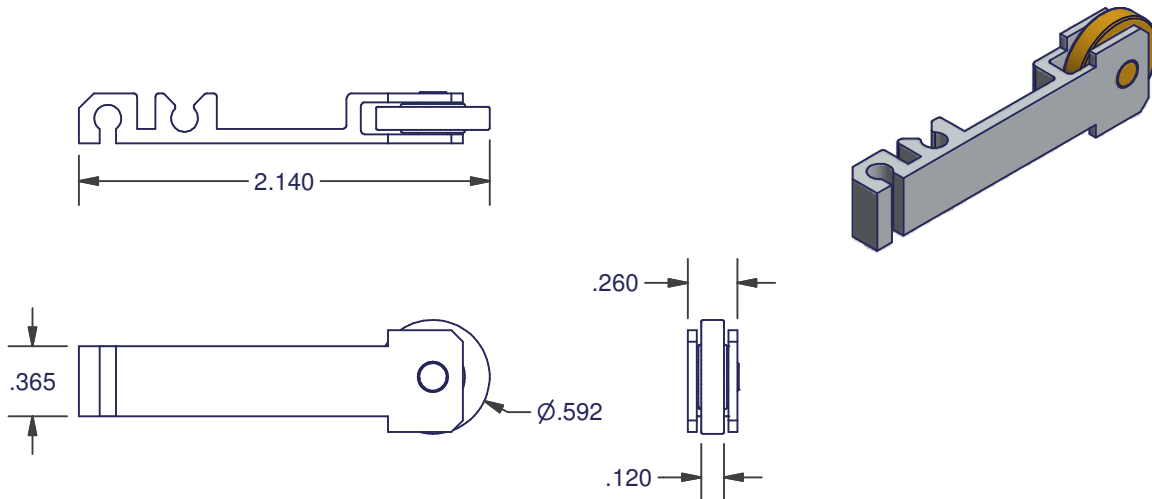

WINDOW ROLLERS

4261

AMESBURY ITEM #	REFERENCE ITEM #	MATERIAL		
		HOUSING	ROLLER	AXLE
400165	4261-1000-B	ALUMINUM EXTRUSION	BRASS	BRASS

4265

AMESBURY ITEM #	REFERENCE ITEM #	MATERIAL		
		HOUSING	ROLLER	AXLE
400167	4265-1000-B	ALUMINUM EXTRUSION	BRASS	BRASS

DIMENSIONS ARE FOR REFERENCE ONLY AND ARE IN INCHES UNLESS OTHERWISE NOTED.
 CONTACT OUR ENGINEERING DEPARTMENT WITH SPECIFIC APPLICATION QUESTIONS OR REQUIREMENTS.
 NOT ALL COMBINATIONS LISTED ARE CURRENTLY STOCKED, EXTRA LEAD TIME MAY BE REQUIRED.