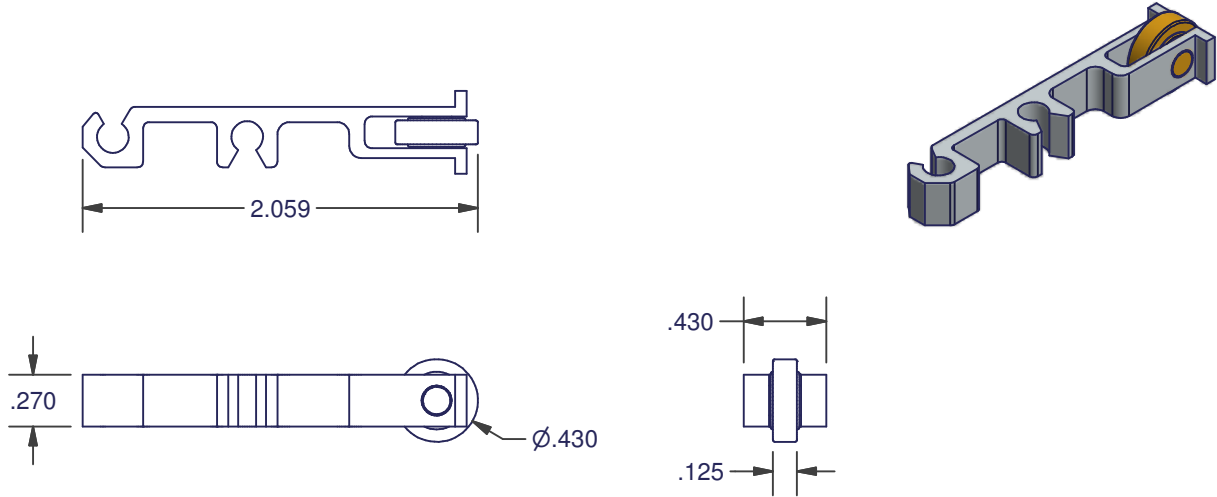

WINDOW ROLLERS

4266

AMESBURY ITEM #	REFERENCE ITEM #	MATERIAL		
		HOUSING	ROLLER	AXLE
400168	4266-1000-B	ALUMINUM EXTRUSION	BRASS	BRASS

4520

AMESBURY ITEM #	REFERENCE ITEM #	MATERIAL		
		HOUSING	ROLLER	AXLE
400170	4520-1000	ALUMINUM EXTRUSION	BRASS	BRASS
400171	4520-1000-B	ALUMINUM EXTRUSION	ACETAL	BRASS

DIMENSIONS ARE FOR REFERENCE ONLY AND ARE IN INCHES UNLESS OTHERWISE NOTED.
CONTACT OUR ENGINEERING DEPARTMENT WITH SPECIFIC APPLICATION QUESTIONS OR REQUIREMENTS.
NOT ALL COMBINATIONS LISTED ARE CURRENTLY STOCKED, EXTRA LEAD TIME MAY BE REQUIRED.