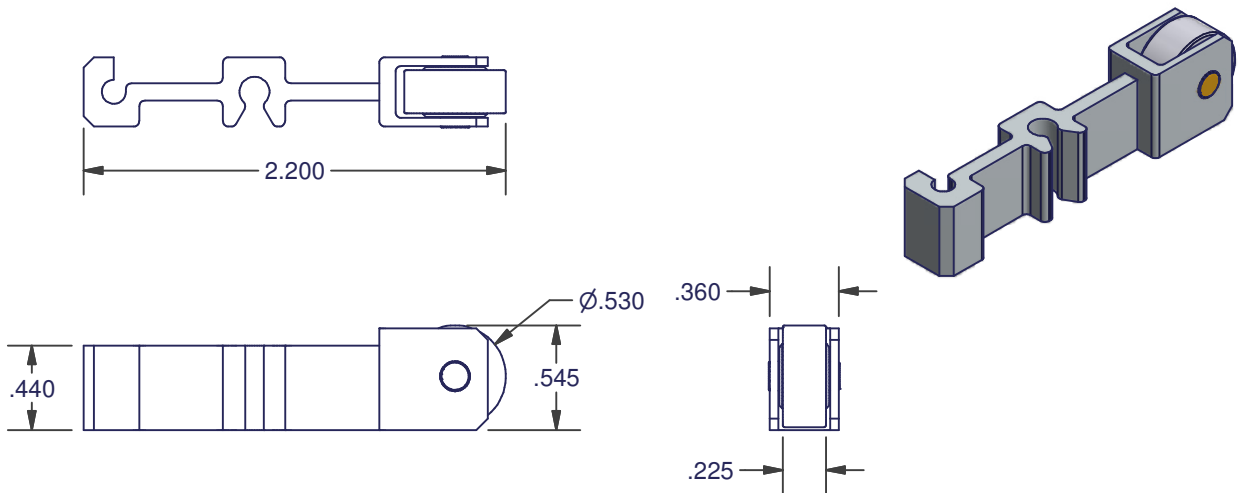

WINDOW ROLLERS

4266

AMESBURY ITEM #	REFERENCE ITEM #	MATERIAL		
		HOUSING	ROLLER	AXLE
400168	4266-1000-B	ALUMINUM EXTRUSION	BRASS	BRASS

4520

AMESBURY ITEM #	REFERENCE ITEM #	MATERIAL		
		HOUSING	ROLLER	AXLE
400170	4520-1000	ALUMINUM EXTRUSION	BRASS	BRASS
400171	4520-1000-B	ALUMINUM EXTRUSION	ACETAL	BRASS

DIMENSIONS ARE FOR REFERENCE ONLY AND ARE IN INCHES UNLESS OTHERWISE NOTED.
CONTACT OUR ENGINEERING DEPARTMENT WITH SPECIFIC APPLICATION QUESTIONS OR REQUIREMENTS.
NOT ALL COMBINATIONS LISTED ARE CURRENTLY STOCKED, EXTRA LEAD TIME MAY BE REQUIRED.